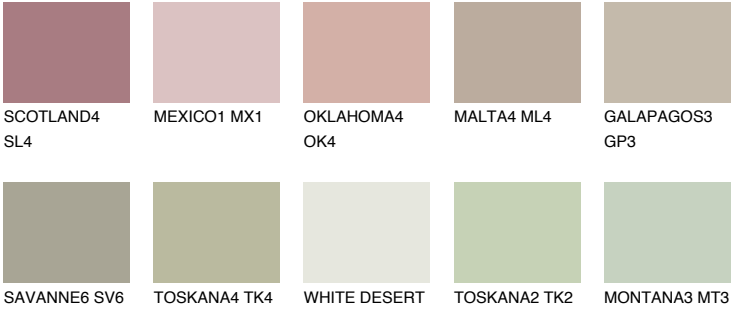

## PAMPA4 PM4

44% **TSR** 41%

### Matching colours

#### COLOURS

#### INTENSE

For more information on plasters and paints, go to [www.ceresit.it](http://www.ceresit.it)

\*The presented colours refer to plasters and paints offered by Ceresit. Due to the use of digital techniques, the presented colours might not represent the original ones, thus they cannot be considered as a reliable colour presentation. We recommend checking the authentic colour samples.