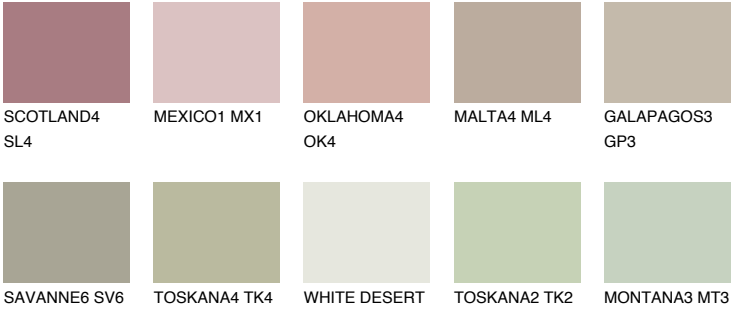

PAMPA4 PM4

44% **TSR** 41%

Matching colours

COLOURS

INTENSE

For more information on plasters and paints, go to www.ceresit.it

*The presented colours refer to plasters and paints offered by Ceresit. Due to the use of digital techniques, the presented colours might not represent the original ones, thus they cannot be considered as a reliable colour presentation. We recommend checking the authentic colour samples.