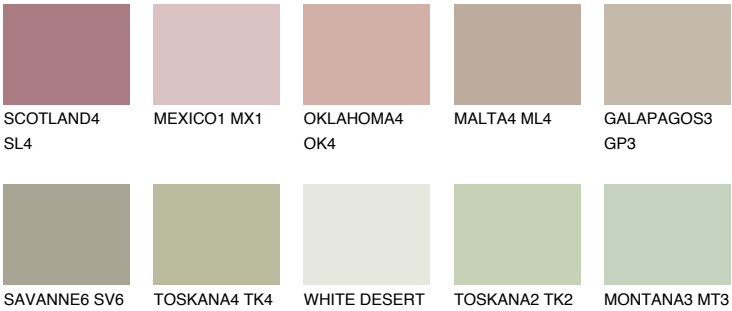

## PAMPA4 PM4

44% **TSR** 41%

### Matching colours

#### COLOURS

#### INTENSE

For more information on plasters and paints, go to [www.ceresit.it](http://www.ceresit.it)

\*The presented colours refer to plasters and paints offered by Ceresit. Due to the use of digital techniques, the presented colours might not represent the original ones, thus they cannot be considered as a reliable colour presentation. We recommend checking the authentic colour samples.