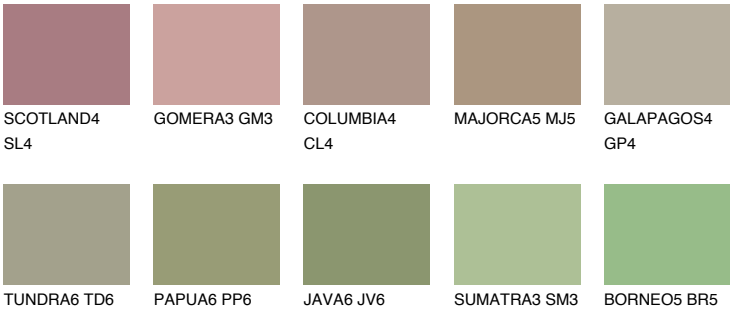

PAMPA5 PM5

37% **TSR** 50%

Matching colours

COLOURS

INTENSE

For more information on plasters and paints, go to www.ceresit.it

*The presented colours refer to plasters and paints offered by Ceresit. Due to the use of digital techniques, the presented colours might not represent the original ones, thus they cannot be considered as a reliable colour presentation. We recommend checking the authentic colour samples.