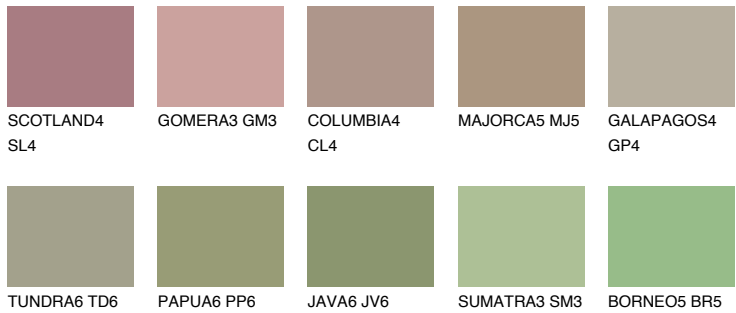

COLOUR DETAILS

PAMPA5 PM5

37% **TSR** 50%

Matching colours

COLOURS

INTENSE

For more information on plasters and paints, go to www.ceresit.it

*The presented colours refer to plasters and paints offered by Ceresit. Due to the use of digital techniques, the presented colours might not represent the original ones, thus they cannot be considered as a reliable colour presentation. We recommend checking the authentic colour samples.