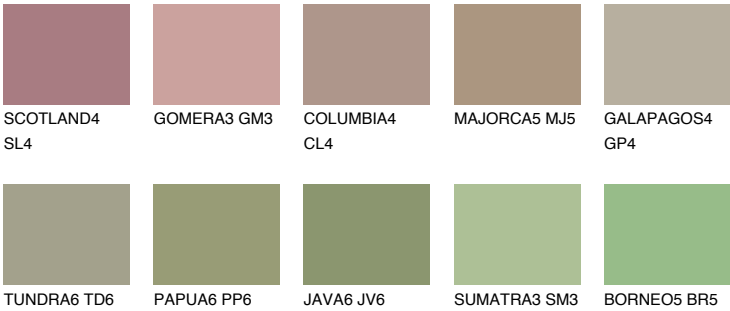

### Matching colours

#### COLOURS

#### INTENSE

For more information on plasters and paints, go to [www.ceresit.it](http://www.ceresit.it)

\*The presented colours refer to plasters and paints offered by Ceresit. Due to the use of digital techniques, the presented colours might not represent the original ones, thus they cannot be considered as a reliable colour presentation. We recommend checking the authentic colour samples.