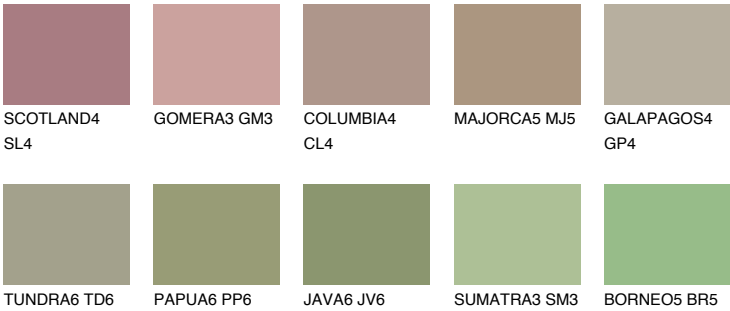

PAMPA5 PM5

☀️ 37% **TSR 50%**

Matching colours

COLOURS

INTENSE

For more information on plasters and paints, go to www.ceresit.it

*The presented colours refer to plasters and paints offered by Ceresit. Due to the use of digital techniques, the presented colours might not represent the original ones, thus they cannot be considered as a reliable colour presentation. We recommend checking the authentic colour samples.