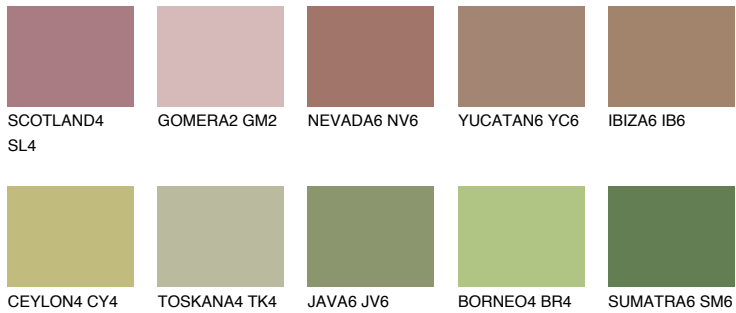

COLOUR DETAILS

PAMPA6 PM6

☀ 25% **TSR 42%**

Matching colours

COLOURS

INTENSE

For more information on plasters and paints, go to www.ceresit.it

*The presented colours refer to plasters and paints offered by Ceresit. Due to the use of digital techniques, the presented colours might not represent the original ones, thus they cannot be considered as a reliable colour presentation. We recommend checking the authentic colour samples.