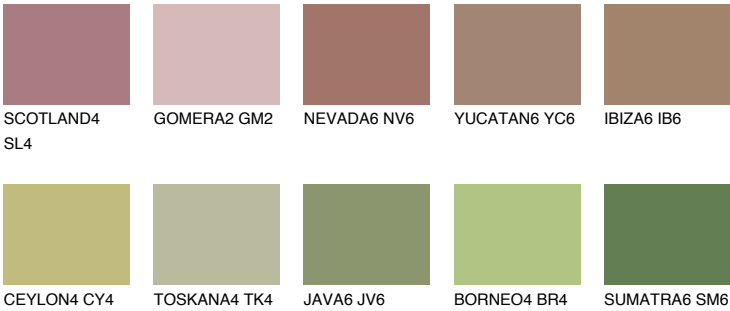

## PAMPA6 PM6

☀ 25%    **TSR 42%**

### Matching colours

#### COLOURS

#### INTENSE

For more information on plasters and paints, go to [www.ceresit.it](http://www.ceresit.it)

\*The presented colours refer to plasters and paints offered by Ceresit. Due to the use of digital techniques, the presented colours might not represent the original ones, thus they cannot be considered as a reliable colour presentation. We recommend checking the authentic colour samples.