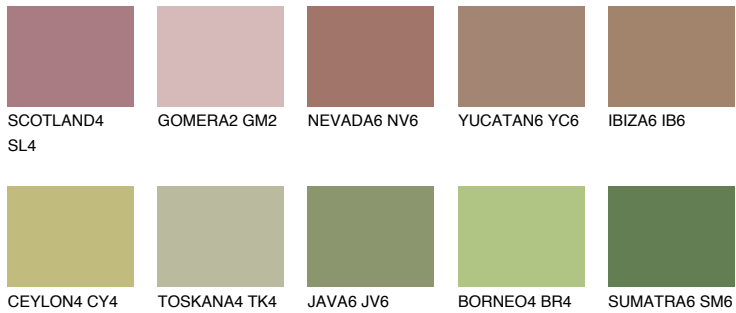

COLOUR DETAILS

PAMPA6 PM6

☀️ 25% **TSR 42%**

Matching colours

COLOURS

INTENSE

For more information on plasters and paints, go to www.ceresit.it

*The presented colours refer to plasters and paints offered by Ceresit. Due to the use of digital techniques, the presented colours might not represent the original ones, thus they cannot be considered as a reliable colour presentation. We recommend checking the authentic colour samples.