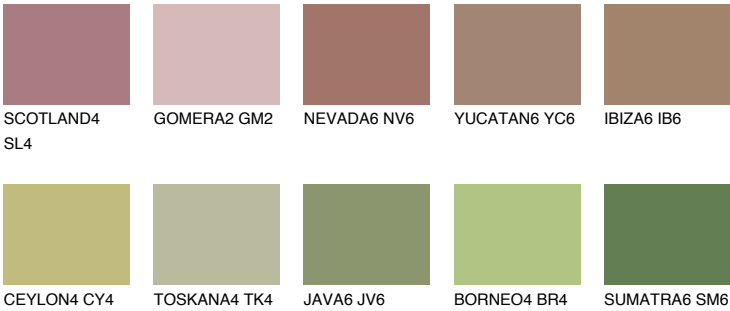

PAMPA6 PM6

☀ 25% **TSR 42%**

Matching colours

COLOURS

INTENSE

For more information on plasters and paints, go to www.ceresit.it

*The presented colours refer to plasters and paints offered by Ceresit. Due to the use of digital techniques, the presented colours might not represent the original ones, thus they cannot be considered as a reliable colour presentation. We recommend checking the authentic colour samples.