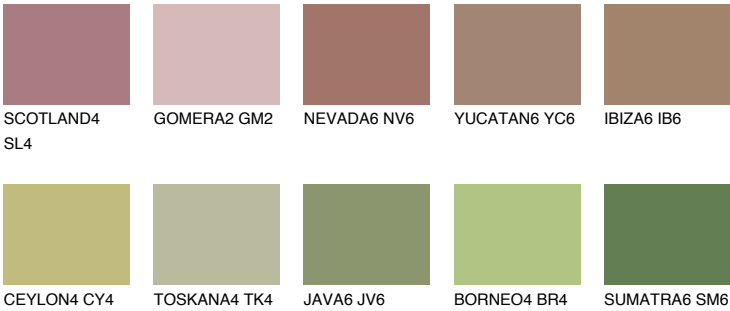

PAMPA6 PM6

25% **TSR** 42%

Matching colours

COLOURS

INTENSE

For more information on plasters and paints, go to www.ceresit.it

*The presented colours refer to plasters and paints offered by Ceresit. Due to the use of digital techniques, the presented colours might not represent the original ones, thus they cannot be considered as a reliable colour presentation. We recommend checking the authentic colour samples.