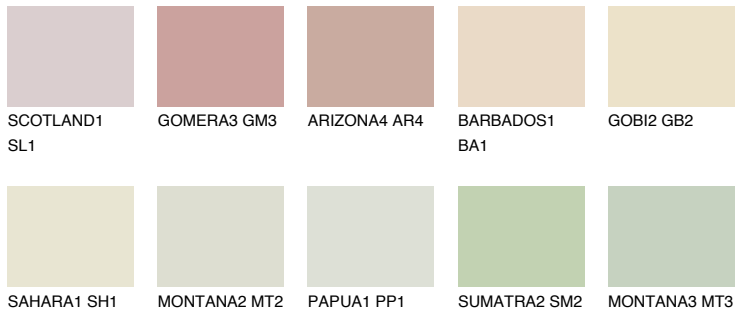

# COLOUR DETAILS

## SAVANNE1 SV1

75% TSR 70%

### Matching colours

#### COLOURS