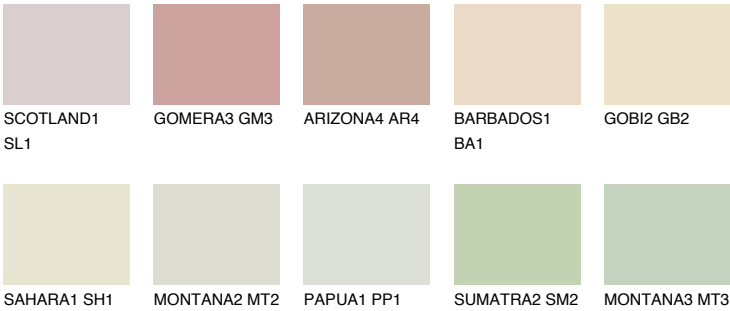

## SAVANNE1 SV1

75% TSR 70%

### Matching colours

#### COLOURS

#### INTENSE

For more information on plasters and paints, go to [www.ceresit.it](http://www.ceresit.it)

\*The presented colours refer to plasters and paints offered by Ceresit. Due to the use of digital techniques, the presented colours might not represent the original ones, thus they cannot be considered as a reliable colour presentation. We recommend checking the authentic colour samples.