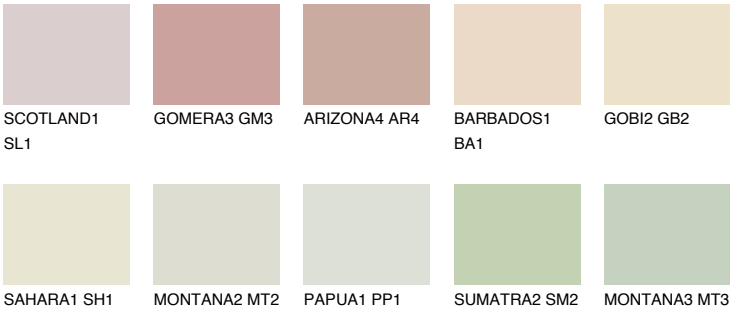

SAVANNE1 SV1

75% TSR 70%

Matching colours

COLOURS

INTENSE

For more information on plasters and paints, go to www.ceresit.it

*The presented colours refer to plasters and paints offered by Ceresit. Due to the use of digital techniques, the presented colours might not represent the original ones, thus they cannot be considered as a reliable colour presentation. We recommend checking the authentic colour samples.