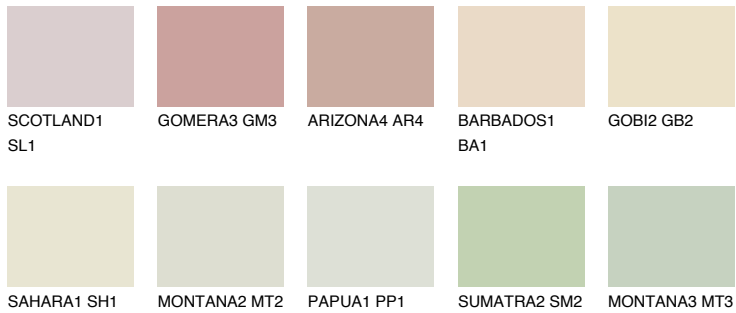

COLOUR DETAILS

SAVANNE1 SV1

75% TSR 70%

Matching colours

COLOURS

INTENSE

For more information on plasters and paints, go to www.ceresit.it

*The presented colours refer to plasters and paints offered by Ceresit. Due to the use of digital techniques, the presented colours might not represent the original ones, thus they cannot be considered as a reliable colour presentation. We recommend checking the authentic colour samples.