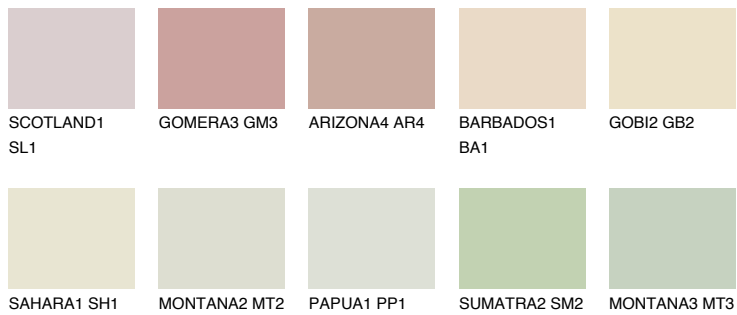

## SAVANNE1 SV1

75% TSR 70%

### Matching colours

#### COLOURS

#### INTENSE

For more information on plasters and paints, go to [www.ceresit.it](http://www.ceresit.it)

\*The presented colours refer to plasters and paints offered by Ceresit. Due to the use of digital techniques, the presented colours might not represent the original ones, thus they cannot be considered as a reliable colour presentation. We recommend checking the authentic colour samples.