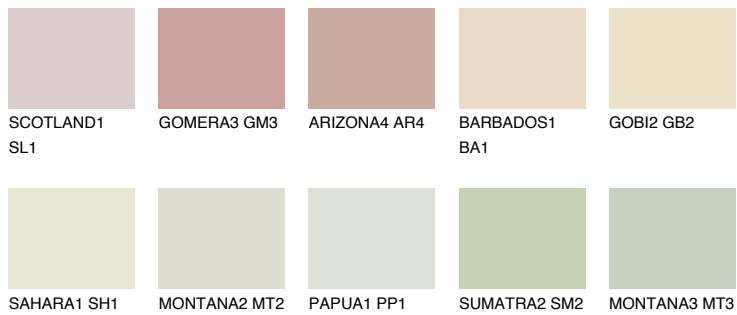

SAVANNE1 SV1

75% TSR 70%

Matching colours

COLOURS

INTENSE

For more information on plasters and paints, go to www.ceresit.it

*The presented colours refer to plasters and paints offered by Ceresit. Due to the use of digital techniques, the presented colours might not represent the original ones, thus they cannot be considered as a reliable colour presentation. We recommend checking the authentic colour samples.