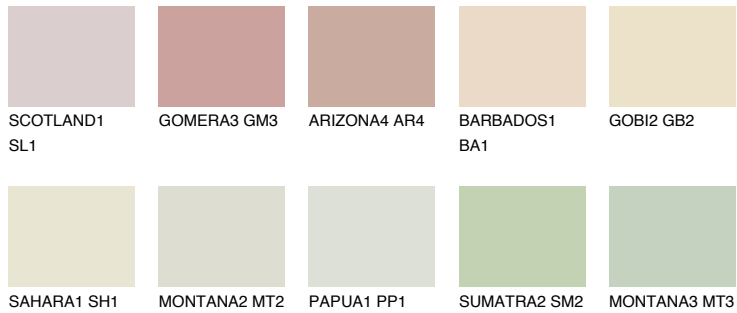

COLOUR DETAILS

SAVANNE1 SV1

75% TSR 70%

Matching colours

COLOURS

INTENSE

For more information on plasters and paints, go to www.ceresit.it

*The presented colours refer to plasters and paints offered by Ceresit. Due to the use of digital techniques, the presented colours might not represent the original ones, thus they cannot be considered as a reliable colour presentation. We recommend checking the authentic colour samples.