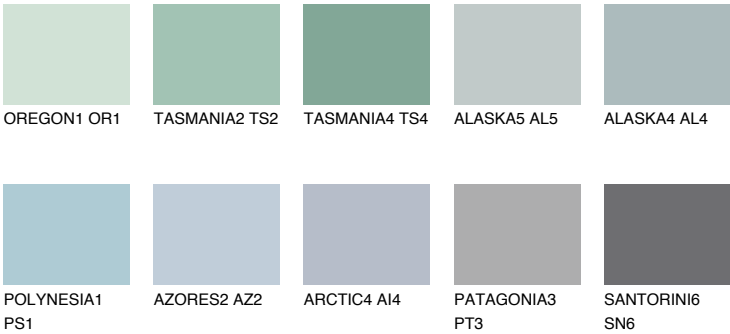

## ADRIATIC2 AA2

63% **TSR** 64%

### Matching colours

#### COLOURS