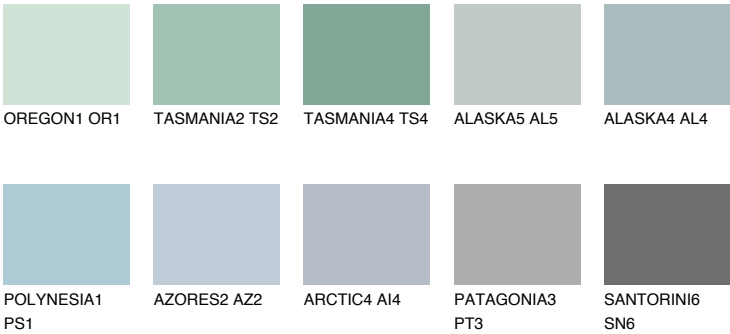

ADRIATIC2 AA2

63% **TSR** 64%

Matching colours

COLOURS

INTENSE

For more information on plasters and paints, go to www.ceresit.it

*The presented colours refer to plasters and paints offered by Ceresit. Due to the use of digital techniques, the presented colours might not represent the original ones, thus they cannot be considered as a reliable colour presentation. We recommend checking the authentic colour samples.