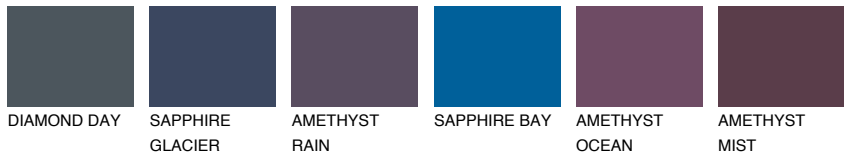

COLOUR DETAILS

ADRIATIC2 AA2

63% **TSR** 64%

Matching colours

COLOURS

INTENSE

For more information on plasters and paints, go to www.ceresit.it

*The presented colours refer to plasters and paints offered by Ceresit. Due to the use of digital techniques, the presented colours might not represent the original ones, thus they cannot be considered as a reliable colour presentation. We recommend checking the authentic colour samples.