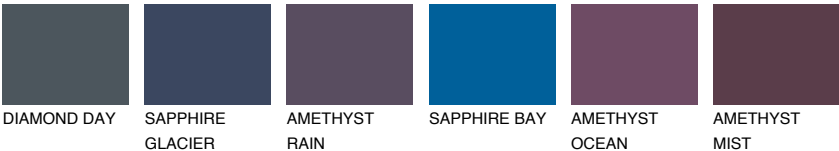

ADRIATIC2 AA2

63% **TSR** 64%

Matching colours

COLOURS

INTENSE

For more information on plasters and paints, go to www.ceresit.it

*The presented colours refer to plasters and paints offered by Ceresit. Due to the use of digital techniques, the presented colours might not represent the original ones, thus they cannot be considered as a reliable colour presentation. We recommend checking the authentic colour samples.