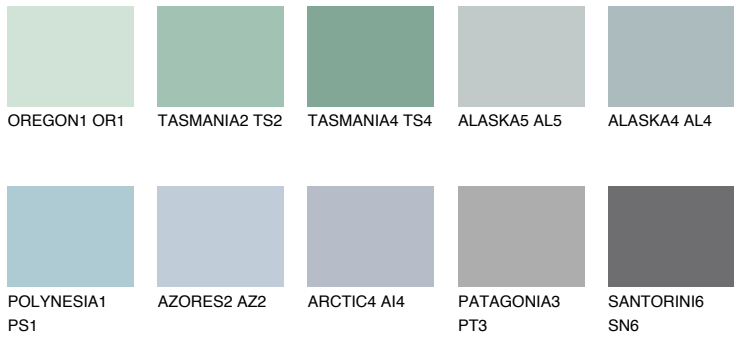

COLOUR DETAILS

ADRIATIC2 AA2

63% **TSR** 64%

Matching colours

COLOURS

INTENSE

For more information on plasters and paints, go to www.ceresit.it

*The presented colours refer to plasters and paints offered by Ceresit. Due to the use of digital techniques, the presented colours might not represent the original ones, thus they cannot be considered as a reliable colour presentation. We recommend checking the authentic colour samples.