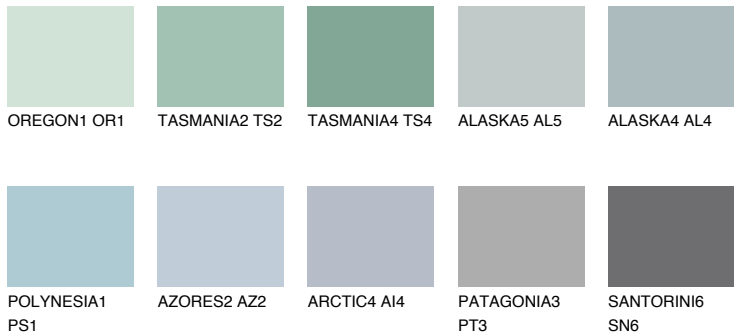

COLOUR DETAILS

ADRIATIC2 AA2

63% **TSR** 64%

Matching colours

COLOURS

INTENSE

For more information on plasters and paints, go to www.ceresit.it

*The presented colours refer to plasters and paints offered by Ceresit. Due to the use of digital techniques, the presented colours might not represent the original ones, thus they cannot be considered as a reliable colour presentation. We recommend checking the authentic colour samples.