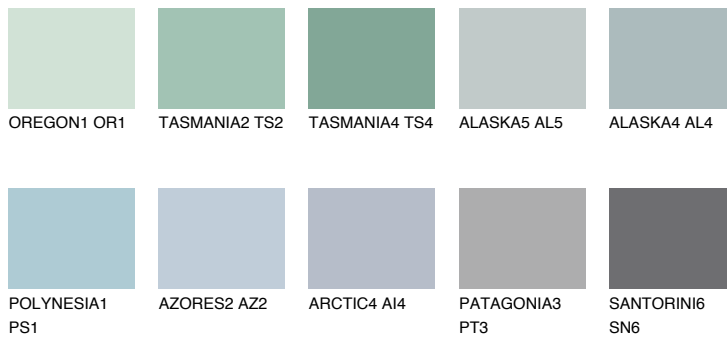

ADRIATIC2 AA2

63% **TSR** 64%

Matching colours

COLOURS

INTENSE

For more information on plasters and paints, go to www.ceresit.it

*The presented colours refer to plasters and paints offered by Ceresit. Due to the use of digital techniques, the presented colours might not represent the original ones, thus they cannot be considered as a reliable colour presentation. We recommend checking the authentic colour samples.