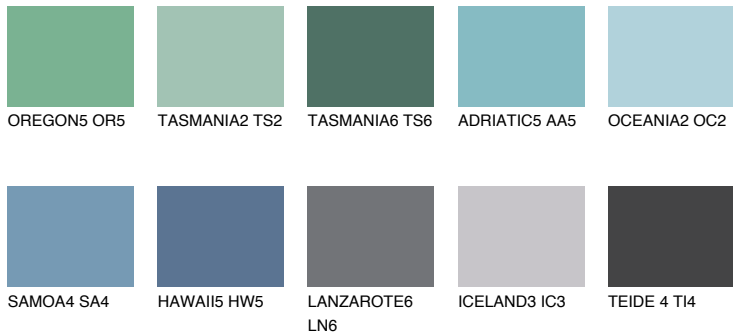

COLOUR DETAILS

POLYNESIA2 PS2

42% TSR 44%

Matching colours

COLOURS

INTENSE

For more information on plasters and paints, go to www.ceresit.it

*The presented colours refer to plasters and paints offered by Ceresit. Due to the use of digital techniques, the presented colours might not represent the original ones, thus they cannot be considered as a reliable colour presentation. We recommend checking the authentic colour samples.