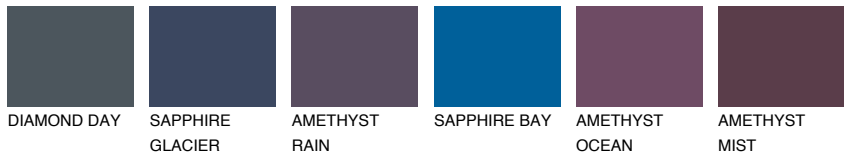

COLOUR DETAILS

POLYNESIA2 PS2

42% TSR 44%

Matching colours

COLOURS

INTENSE

For more information on plasters and paints, go to www.ceresit.it

*The presented colours refer to plasters and paints offered by Ceresit. Due to the use of digital techniques, the presented colours might not represent the original ones, thus they cannot be considered as a reliable colour presentation. We recommend checking the authentic colour samples.