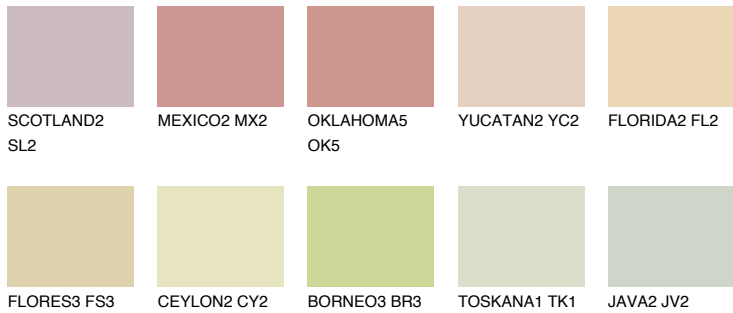

COLOUR DETAILS

SAVANNE2 SV2

70% **TSR** 66%

Matching colours

COLOURS

INTENSE

For more information on plasters and paints, go to www.ceresit.it

*The presented colours refer to plasters and paints offered by Ceresit. Due to the use of digital techniques, the presented colours might not represent the original ones, thus they cannot be considered as a reliable colour presentation. We recommend checking the authentic colour samples.