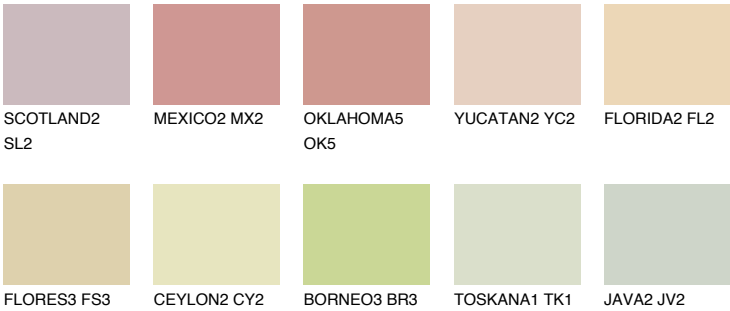

SAVANNE2 SV2

70% TSR 66%

Matching colours

COLOURS

INTENSE

For more information on plasters and paints, go to www.ceresit.it

*The presented colours refer to plasters and paints offered by Ceresit. Due to the use of digital techniques, the presented colours might not represent the original ones, thus they cannot be considered as a reliable colour presentation. We recommend checking the authentic colour samples.