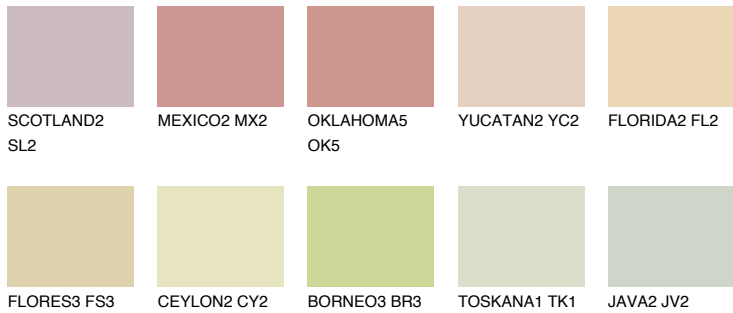

COLOUR DETAILS

SAVANNE2 SV2

70% TSR 66%

Matching colours

COLOURS

INTENSE

For more information on plasters and paints, go to www.ceresit.it

*The presented colours refer to plasters and paints offered by Ceresit. Due to the use of digital techniques, the presented colours might not represent the original ones, thus they cannot be considered as a reliable colour presentation. We recommend checking the authentic colour samples.