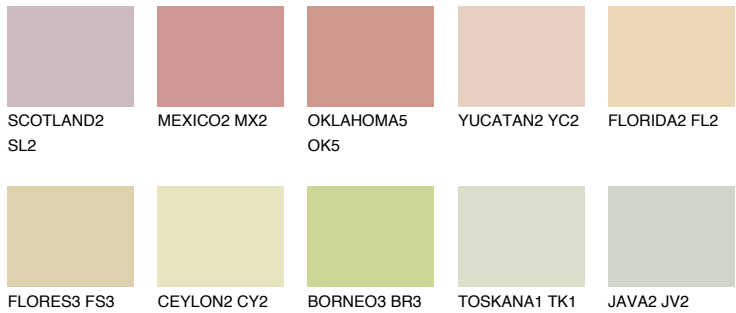

COLOUR DETAILS

SAVANNE2 SV2

70% TSR 66%

Matching colours

COLOURS

INTENSE

For more information on plasters and paints, go to www.ceresit.it

*The presented colours refer to plasters and paints offered by Ceresit. Due to the use of digital techniques, the presented colours might not represent the original ones, thus they cannot be considered as a reliable colour presentation. We recommend checking the authentic colour samples.