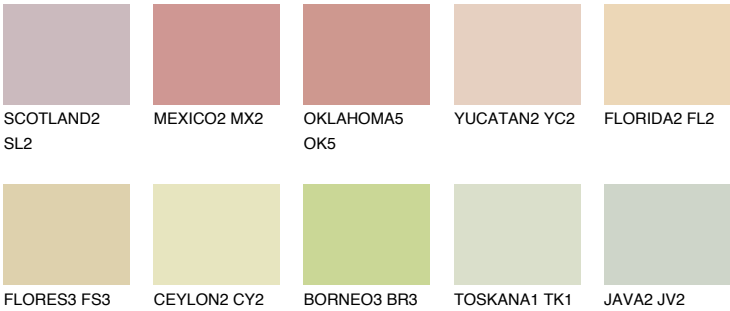

COLOUR DETAILS

SAVANNE2 SV2

70% TSR 66%

Matching colours

COLOURS

INTENSE

For more information on plasters and paints, go to www.ceresit.it

*The presented colours refer to plasters and paints offered by Ceresit. Due to the use of digital techniques, the presented colours might not represent the original ones, thus they cannot be considered as a reliable colour presentation. We recommend checking the authentic colour samples.