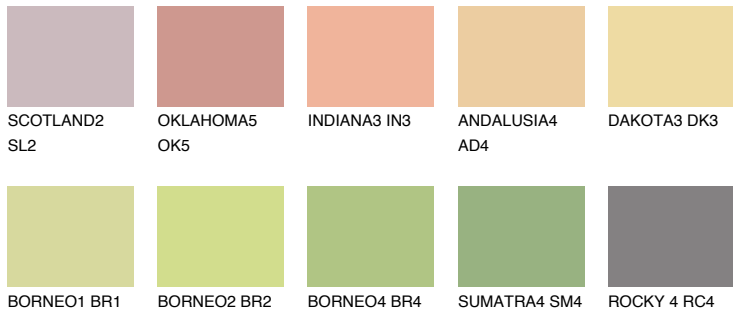

COLOUR DETAILS

SAVANNE3 SV3

64% TSR 64%

Matching colours

COLOURS

INTENSE

For more information on plasters and paints, go to www.ceresit.it

*The presented colours refer to plasters and paints offered by Ceresit. Due to the use of digital techniques, the presented colours might not represent the original ones, thus they cannot be considered as a reliable colour presentation. We recommend checking the authentic colour samples.