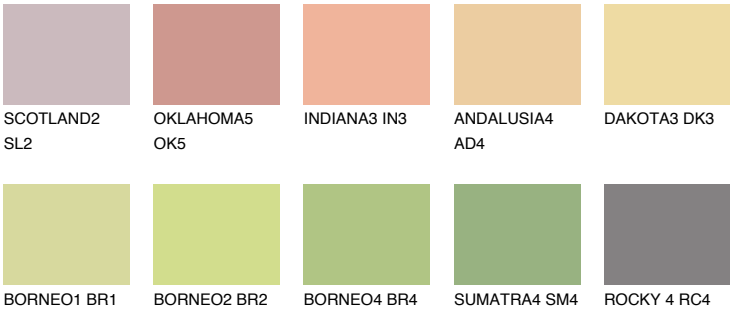

COLOUR DETAILS

SAVANNE3 SV3

64% TSR 64%

Matching colours

COLOURS

INTENSE

For more information on plasters and paints, go to www.ceresit.it

*The presented colours refer to plasters and paints offered by Ceresit. Due to the use of digital techniques, the presented colours might not represent the original ones, thus they cannot be considered as a reliable colour presentation. We recommend checking the authentic colour samples.