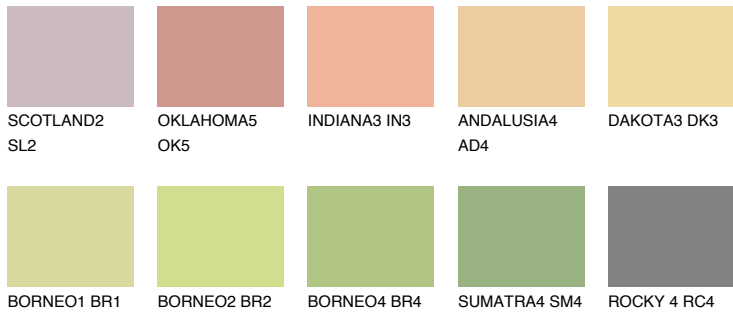

COLOUR DETAILS

SAVANNE3 SV3

64% **TSR** 64%

Matching colours

COLOURS

INTENSE

For more information on plasters and paints, go to www.ceresit.it

*The presented colours refer to plasters and paints offered by Ceresit. Due to the use of digital techniques, the presented colours might not represent the original ones, thus they cannot be considered as a reliable colour presentation. We recommend checking the authentic colour samples.