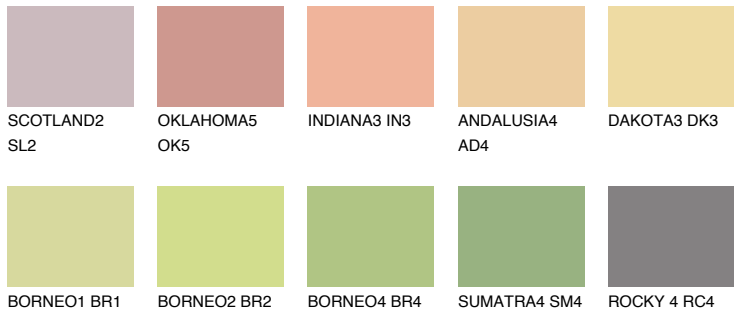

COLOUR DETAILS

SAVANNE3 SV3

64% TSR 64%

Matching colours

COLOURS

INTENSE

For more information on plasters and paints, go to www.ceresit.it

*The presented colours refer to plasters and paints offered by Ceresit. Due to the use of digital techniques, the presented colours might not represent the original ones, thus they cannot be considered as a reliable colour presentation. We recommend checking the authentic colour samples.