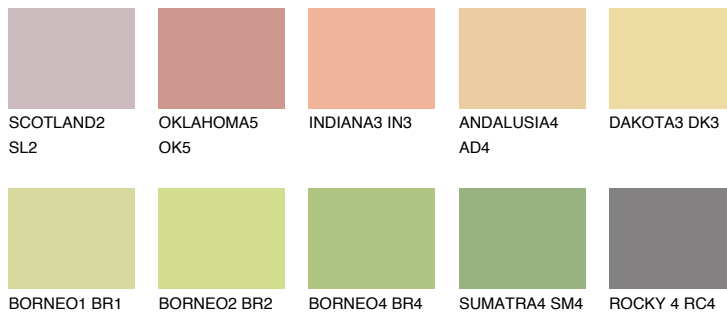

COLOUR DETAILS

SAVANNE3 SV3

64% TSR 64%

Matching colours

COLOURS

INTENSE

For more information on plasters and paints, go to www.ceresit.it

*The presented colours refer to plasters and paints offered by Ceresit. Due to the use of digital techniques, the presented colours might not represent the original ones, thus they cannot be considered as a reliable colour presentation. We recommend checking the authentic colour samples.