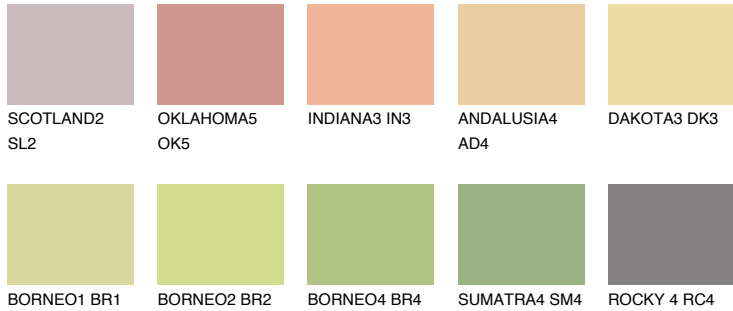

COLOUR DETAILS

SAVANNE3 SV3

64% **TSR** 64%

Matching colours

COLOURS

INTENSE

For more information on plasters and paints, go to www.ceresit.it

*The presented colours refer to plasters and paints offered by Ceresit. Due to the use of digital techniques, the presented colours might not represent the original ones, thus they cannot be considered as a reliable colour presentation. We recommend checking the authentic colour samples.