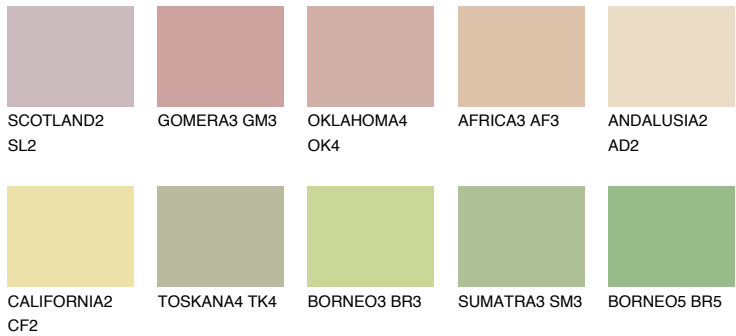

COLOUR DETAILS

SAVANNE4 SV4

57% TSR 52%

Matching colours

COLOURS

INTENSE

For more information on plasters and paints, go to www.ceresit.it

*The presented colours refer to plasters and paints offered by Ceresit. Due to the use of digital techniques, the presented colours might not represent the original ones, thus they cannot be considered as a reliable colour presentation. We recommend checking the authentic colour samples.