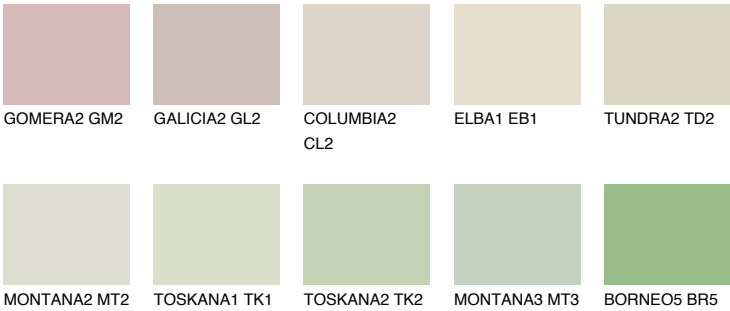

SAVANNE5 SV5

65% TSR 62%

Matching colours

COLOURS

INTENSE

For more information on plasters and paints, go to www.ceresit.it

*The presented colours refer to plasters and paints offered by Ceresit. Due to the use of digital techniques, the presented colours might not represent the original ones, thus they cannot be considered as a reliable colour presentation. We recommend checking the authentic colour samples.