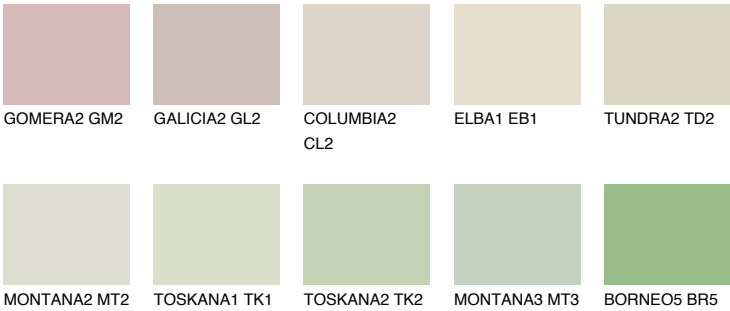

## SAVANNE5 SV5

65% TSR 62%

### Matching colours

#### COLOURS

#### INTENSE

For more information on plasters and paints, go to [www.ceresit.it](http://www.ceresit.it)

\*The presented colours refer to plasters and paints offered by Ceresit. Due to the use of digital techniques, the presented colours might not represent the original ones, thus they cannot be considered as a reliable colour presentation. We recommend checking the authentic colour samples.