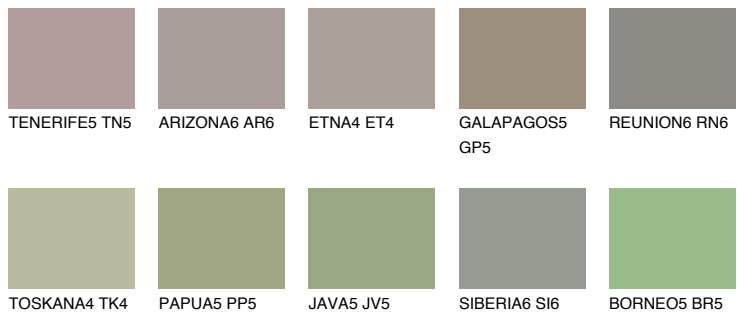

SAVANNE6 SV6

☀ 37% **TSR 32%**

Matching colours

COLOURS

INTENSE

For more information on plasters and paints, go to www.ceresit.it

*The presented colours refer to plasters and paints offered by Ceresit. Due to the use of digital techniques, the presented colours might not represent the original ones, thus they cannot be considered as a reliable colour presentation. We recommend checking the authentic colour samples.