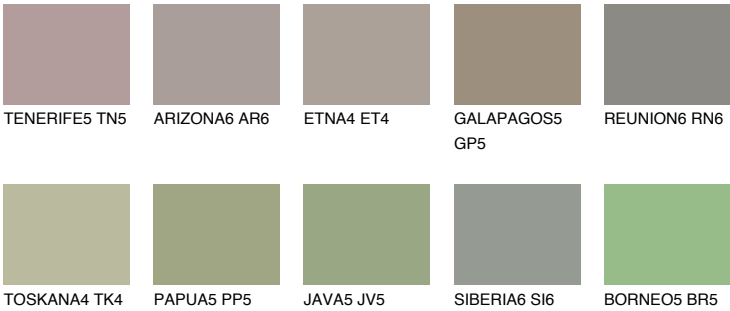

SAVANNE6 SV6

☀️ 37% **TSR 32%**

Matching colours

COLOURS

INTENSE

For more information on plasters and paints, go to www.ceresit.it

*The presented colours refer to plasters and paints offered by Ceresit. Due to the use of digital techniques, the presented colours might not represent the original ones, thus they cannot be considered as a reliable colour presentation. We recommend checking the authentic colour samples.