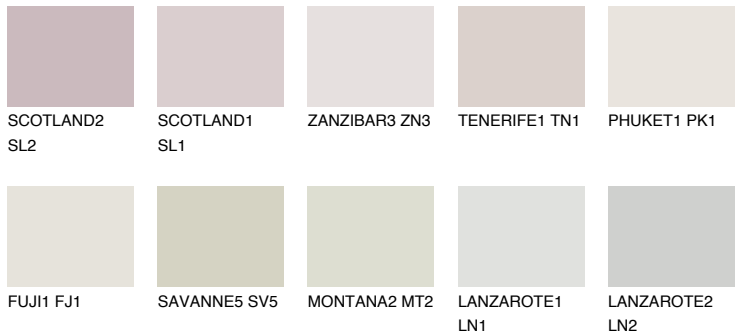

COLOUR DETAILS

REUNION1 RN1

76% TSR 72%

Matching colours

COLOURS

INTENSE

For more information on plasters and paints, go to www.ceresit.it

*The presented colours refer to plasters and paints offered by Ceresit. Due to the use of digital techniques, the presented colours might not represent the original ones, thus they cannot be considered as a reliable colour presentation. We recommend checking the authentic colour samples.