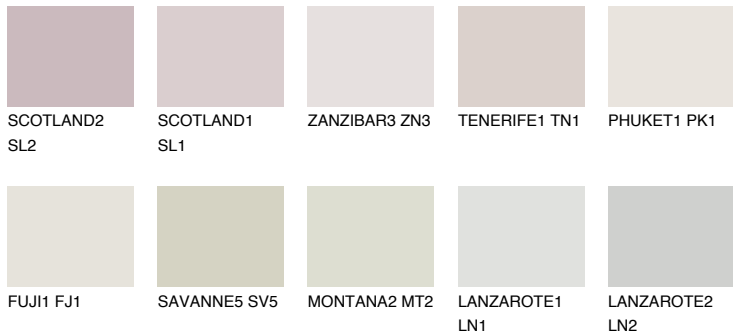

COLOUR DETAILS

REUNION1 RN1

76% TSR 72%

Matching colours

COLOURS

INTENSE

For more information on plasters and paints, go to www.ceresit.it

*The presented colours refer to plasters and paints offered by Ceresit. Due to the use of digital techniques, the presented colours might not represent the original ones, thus they cannot be considered as a reliable colour presentation. We recommend checking the authentic colour samples.