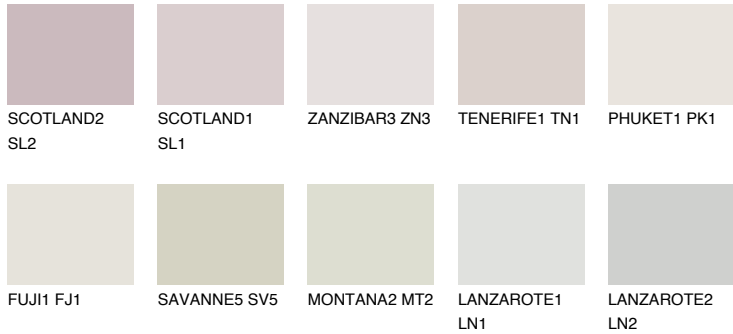

COLOUR DETAILS

REUNION1 RN1

76% TSR 72%

Matching colours

COLOURS

INTENSE

For more information on plasters and paints, go to www.ceresit.it

*The presented colours refer to plasters and paints offered by Ceresit. Due to the use of digital techniques, the presented colours might not represent the original ones, thus they cannot be considered as a reliable colour presentation. We recommend checking the authentic colour samples.