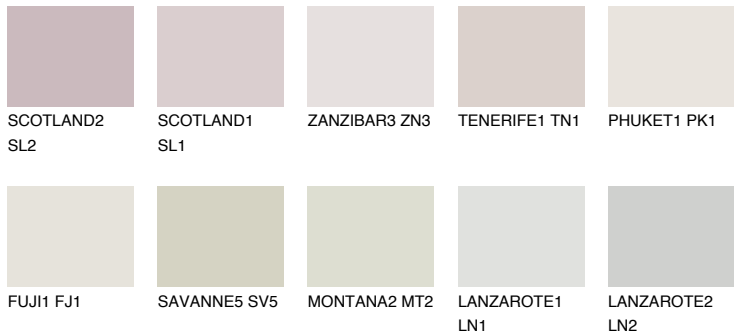

COLOUR DETAILS

REUNION1 RN1

76% TSR 72%

Matching colours

COLOURS

INTENSE

For more information on plasters and paints, go to www.ceresit.it

*The presented colours refer to plasters and paints offered by Ceresit. Due to the use of digital techniques, the presented colours might not represent the original ones, thus they cannot be considered as a reliable colour presentation. We recommend checking the authentic colour samples.