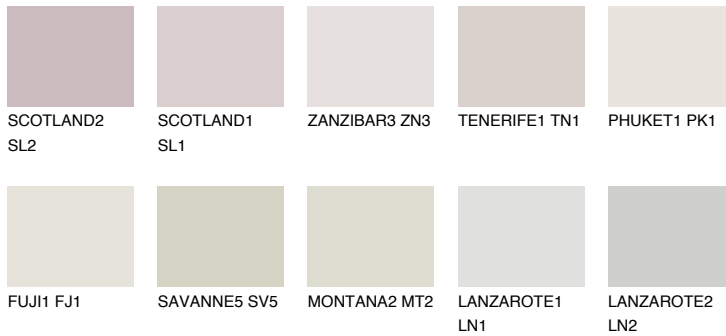

COLOUR DETAILS

REUNION1 RN1

76% **TSR** 72%

Matching colours

COLOURS

INTENSE

For more information on plasters and paints, go to www.ceresit.it

*The presented colours refer to plasters and paints offered by Ceresit. Due to the use of digital techniques, the presented colours might not represent the original ones, thus they cannot be considered as a reliable colour presentation. We recommend checking the authentic colour samples.