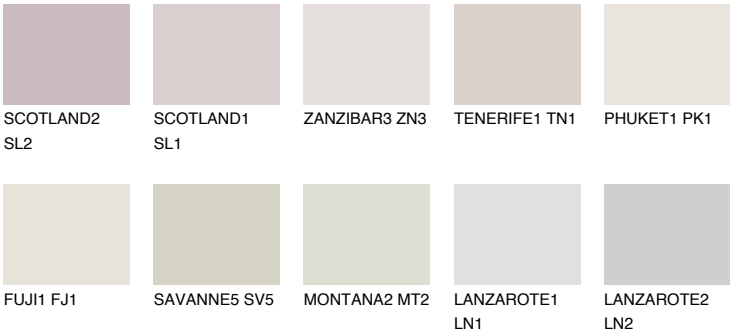

REUNION1 RN1

76% **TSR** 72%

Matching colours

COLOURS

INTENSE

For more information on plasters and paints, go to www.ceresit.it

*The presented colours refer to plasters and paints offered by Ceresit. Due to the use of digital techniques, the presented colours might not represent the original ones, thus they cannot be considered as a reliable colour presentation. We recommend checking the authentic colour samples.