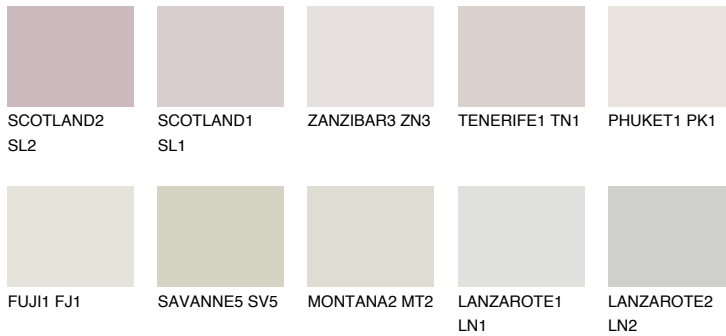

REUNION1 RN1

76% **TSR** 72%

Matching colours

COLOURS

INTENSE

For more information on plasters and paints, go to
www.ceresit.it

*The presented colours refer to plasters and paints offered by Ceresit. Due to the use of digital techniques, the presented colours might not represent the original ones, thus they cannot be considered as a reliable colour presentation. We recommend checking the authentic colour samples.