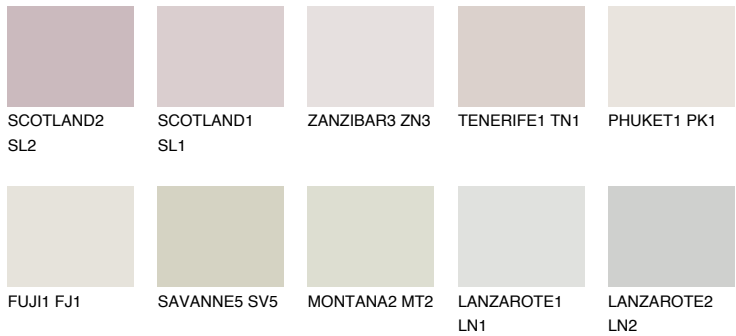

REUNION1 RN1

76% **TSR** 72%

Matching colours

COLOURS

INTENSE

For more information on plasters and paints, go to www.ceresit.it

*The presented colours refer to plasters and paints offered by Ceresit. Due to the use of digital techniques, the presented colours might not represent the original ones, thus they cannot be considered as a reliable colour presentation. We recommend checking the authentic colour samples.