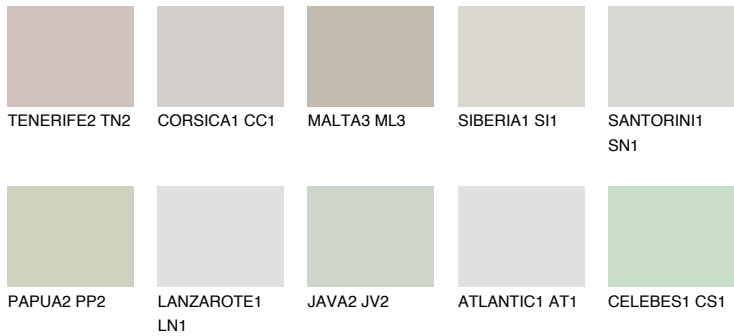

COLOUR DETAILS

REUNION2 RN2

66% TSR 65%

Matching colours

COLOURS

INTENSE

For more information on plasters and paints, go to www.ceresit.it

*The presented colours refer to plasters and paints offered by Ceresit. Due to the use of digital techniques, the presented colours might not represent the original ones, thus they cannot be considered as a reliable colour presentation. We recommend checking the authentic colour samples.