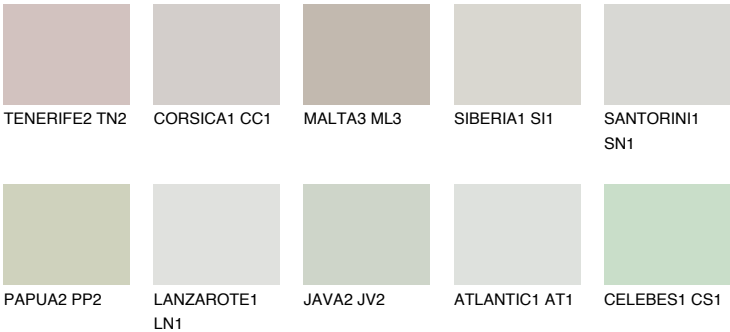

REUNION2 RN2

66% **TSR** 65%

Matching colours

COLOURS

INTENSE

For more information on plasters and paints, go to www.ceresit.it

*The presented colours refer to plasters and paints offered by Ceresit. Due to the use of digital techniques, the presented colours might not represent the original ones, thus they cannot be considered as a reliable colour presentation. We recommend checking the authentic colour samples.