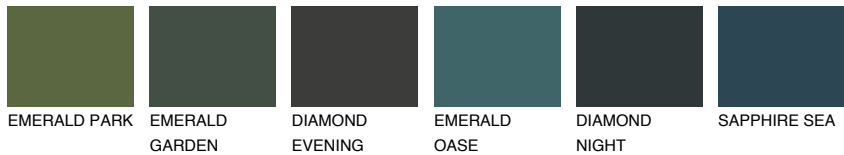

COLOUR DETAILS

REUNION2 RN2

66% **TSR** 65%

Matching colours

COLOURS

INTENSE

For more information on plasters and paints, go to www.ceresit.it

*The presented colours refer to plasters and paints offered by Ceresit. Due to the use of digital techniques, the presented colours might not represent the original ones, thus they cannot be considered as a reliable colour presentation. We recommend checking the authentic colour samples.