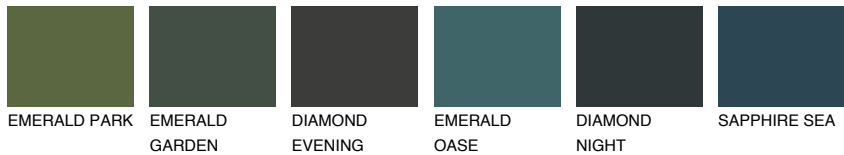

COLOUR DETAILS

REUNION2 RN2

66% TSR 65%

Matching colours

COLOURS

INTENSE

For more information on plasters and paints, go to www.ceresit.it

*The presented colours refer to plasters and paints offered by Ceresit. Due to the use of digital techniques, the presented colours might not represent the original ones, thus they cannot be considered as a reliable colour presentation. We recommend checking the authentic colour samples.