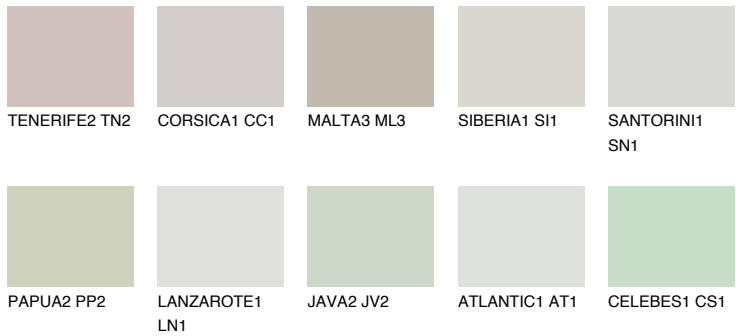

COLOUR DETAILS

REUNION2 RN2

66% **TSR** 65%

Matching colours

COLOURS

INTENSE

For more information on plasters and paints, go to www.ceresit.it

*The presented colours refer to plasters and paints offered by Ceresit. Due to the use of digital techniques, the presented colours might not represent the original ones, thus they cannot be considered as a reliable colour presentation. We recommend checking the authentic colour samples.