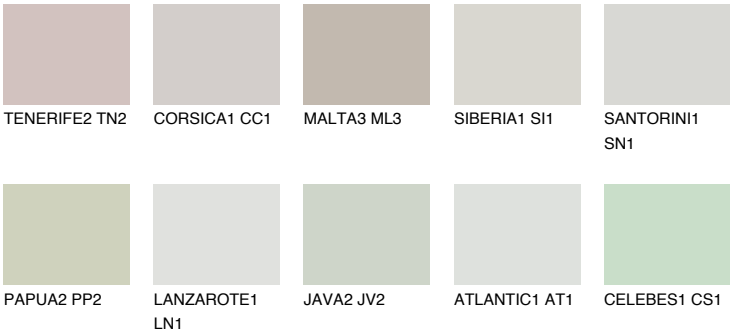

### Matching colours

#### COLOURS

#### INTENSE

For more information on plasters and paints, go to [www.ceresit.it](http://www.ceresit.it)

\*The presented colours refer to plasters and paints offered by Ceresit. Due to the use of digital techniques, the presented colours might not represent the original ones, thus they cannot be considered as a reliable colour presentation. We recommend checking the authentic colour samples.