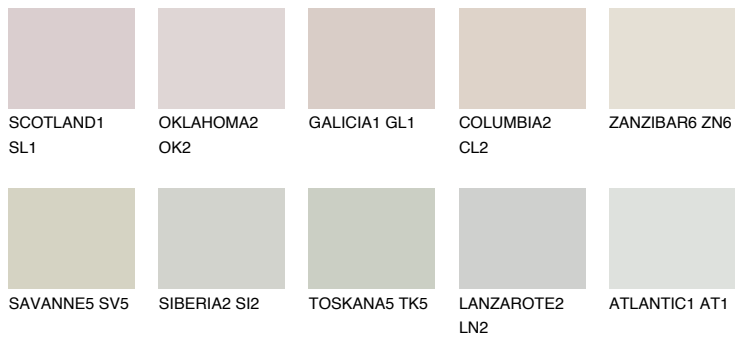

COLOUR DETAILS

REUNION3 RN3

59% TSR 59%

Matching colours

COLOURS

INTENSE

For more information on plasters and paints, go to www.ceresit.it

*The presented colours refer to plasters and paints offered by Ceresit. Due to the use of digital techniques, the presented colours might not represent the original ones, thus they cannot be considered as a reliable colour presentation. We recommend checking the authentic colour samples.