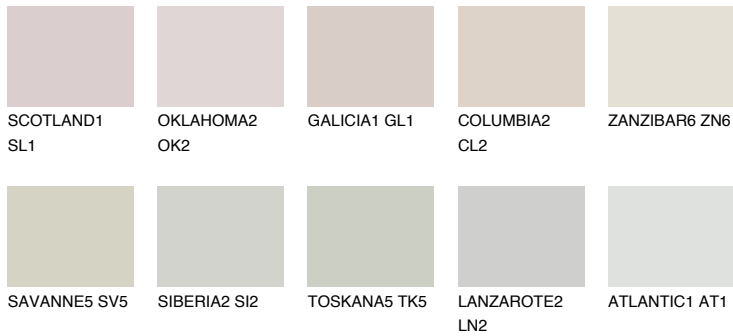

# COLOUR DETAILS

### Matching colours

#### COLOURS

#### INTENSE

For more information on plasters and paints, go to [www.ceresit.it](http://www.ceresit.it)

\*The presented colours refer to plasters and paints offered by Ceresit. Due to the use of digital techniques, the presented colours might not represent the original ones, thus they cannot be considered as a reliable colour presentation. We recommend checking the authentic colour samples.