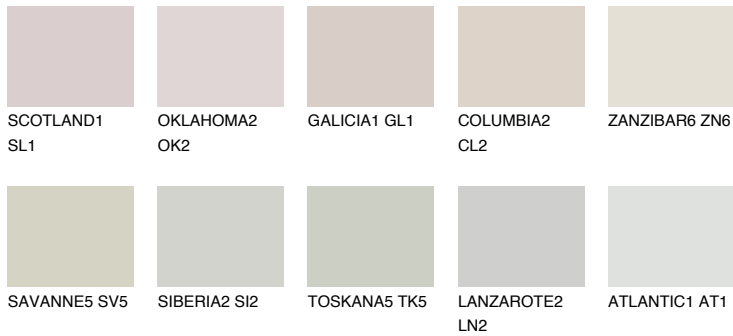

COLOUR DETAILS

REUNION3 RN3

59% TSR 59%

Matching colours

COLOURS

INTENSE

For more information on plasters and paints, go to www.ceresit.it

*The presented colours refer to plasters and paints offered by Ceresit. Due to the use of digital techniques, the presented colours might not represent the original ones, thus they cannot be considered as a reliable colour presentation. We recommend checking the authentic colour samples.