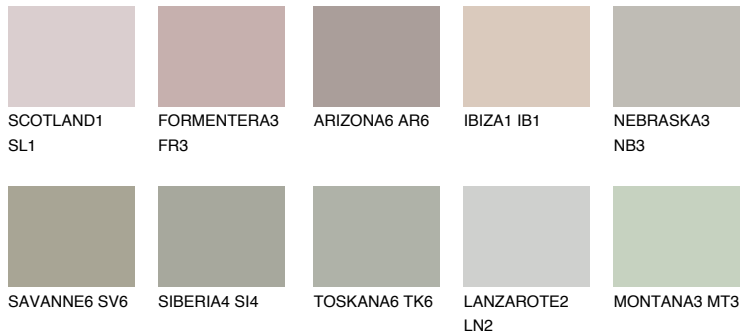

## REUNION4 RN4

47% **TSR** 41%

### Matching colours

#### COLOURS

#### INTENSE

For more information on plasters and paints, go to  
[www.ceresit.it](http://www.ceresit.it)

\*The presented colours refer to plasters and paints offered by Ceresit. Due to the use of digital techniques, the presented colours might not represent the original ones, thus they cannot be considered as a reliable colour presentation. We recommend checking the authentic colour samples.