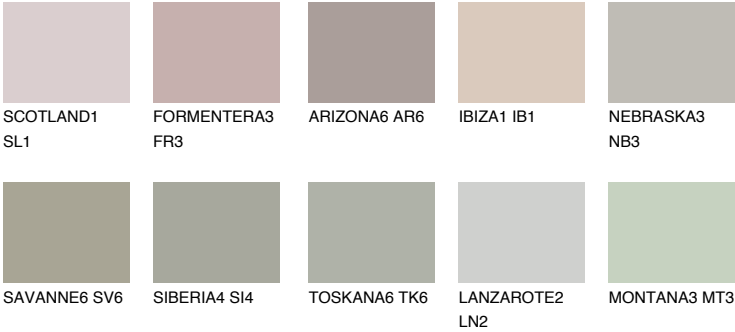

REUNION4 RN4

47% **TSR** 41%

Matching colours

COLOURS

INTENSE

For more information on plasters and paints, go to www.ceresit.it

*The presented colours refer to plasters and paints offered by Ceresit. Due to the use of digital techniques, the presented colours might not represent the original ones, thus they cannot be considered as a reliable colour presentation. We recommend checking the authentic colour samples.