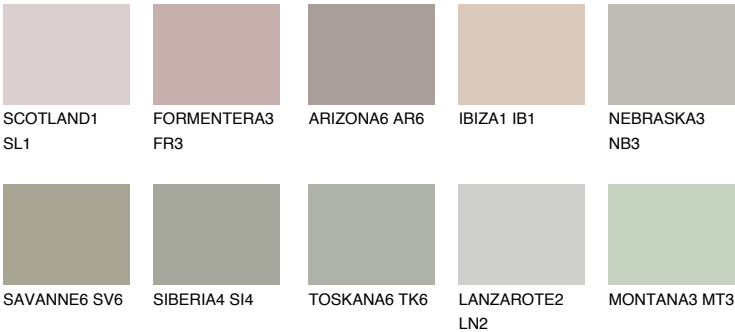

REUNION4 RN4

47% **TSR** 41%

Matching colours

COLOURS

INTENSE

For more information on plasters and paints, go to www.ceresit.it

*The presented colours refer to plasters and paints offered by Ceresit. Due to the use of digital techniques, the presented colours might not represent the original ones, thus they cannot be considered as a reliable colour presentation. We recommend checking the authentic colour samples.