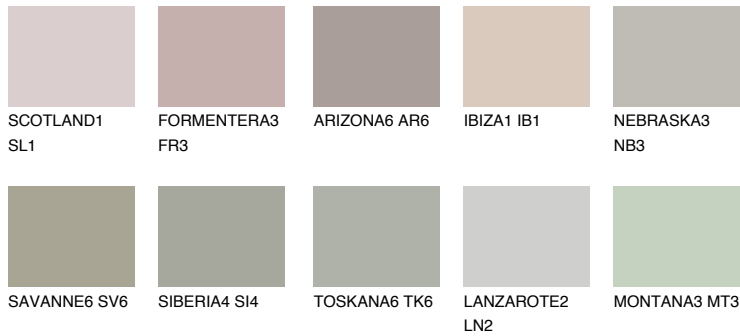

REUNION4 RN4

47% **TSR** 41%

Matching colours

COLOURS

INTENSE

For more information on plasters and paints, go to
www.ceresit.it

*The presented colours refer to plasters and paints offered by Ceresit. Due to the use of digital techniques, the presented colours might not represent the original ones, thus they cannot be considered as a reliable colour presentation. We recommend checking the authentic colour samples.