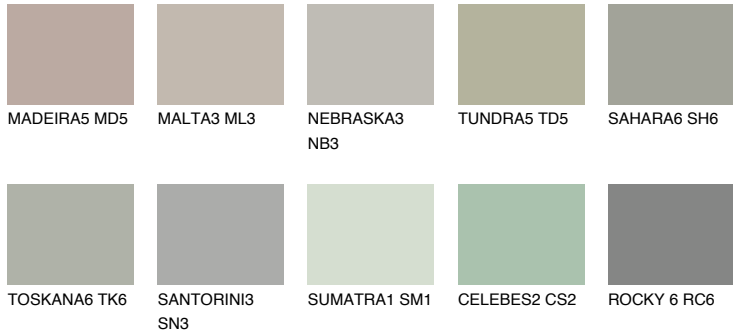

COLOUR DETAILS

REUNION5 RN5

36% **TSR** 32%

Matching colours

COLOURS

INTENSE

For more information on plasters and paints, go to www.ceresit.it

*The presented colours refer to plasters and paints offered by Ceresit. Due to the use of digital techniques, the presented colours might not represent the original ones, thus they cannot be considered as a reliable colour presentation. We recommend checking the authentic colour samples.