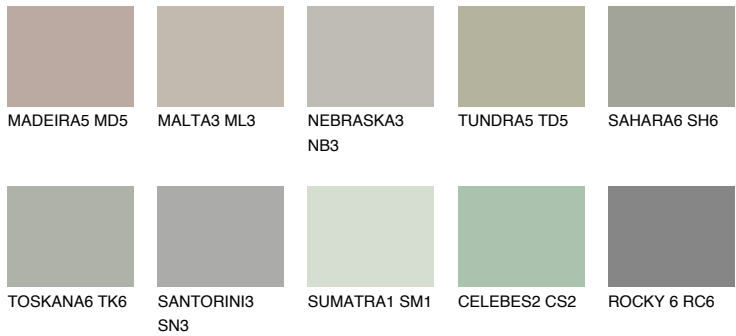

COLOUR DETAILS

REUNION5 RN5

36% **TSR** 32%

Matching colours

COLOURS

INTENSE

For more information on plasters and paints, go to www.ceresit.it

*The presented colours refer to plasters and paints offered by Ceresit. Due to the use of digital techniques, the presented colours might not represent the original ones, thus they cannot be considered as a reliable colour presentation. We recommend checking the authentic colour samples.