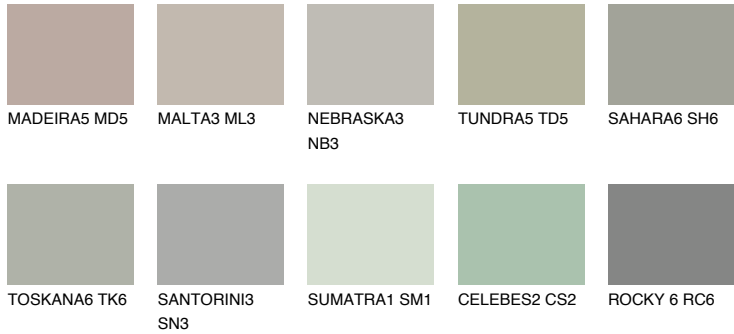

# COLOUR DETAILS

### Matching colours

#### COLOURS

#### INTENSE

For more information on plasters and paints, go to [www.ceresit.it](http://www.ceresit.it)

\*The presented colours refer to plasters and paints offered by Ceresit. Due to the use of digital techniques, the presented colours might not represent the original ones, thus they cannot be considered as a reliable colour presentation. We recommend checking the authentic colour samples.