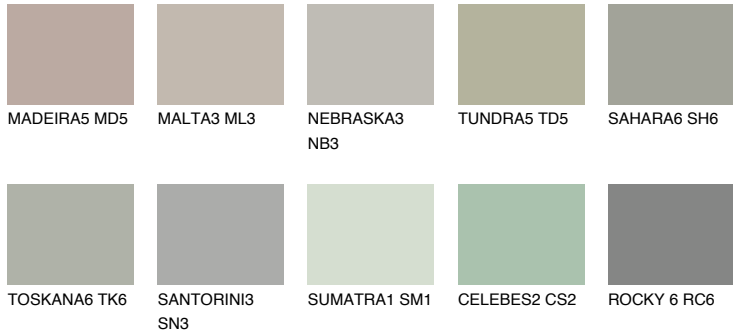

COLOUR DETAILS

REUNION5 RN5

36% TSR 32%

Matching colours

COLOURS

INTENSE

For more information on plasters and paints, go to www.ceresit.it

*The presented colours refer to plasters and paints offered by Ceresit. Due to the use of digital techniques, the presented colours might not represent the original ones, thus they cannot be considered as a reliable colour presentation. We recommend checking the authentic colour samples.