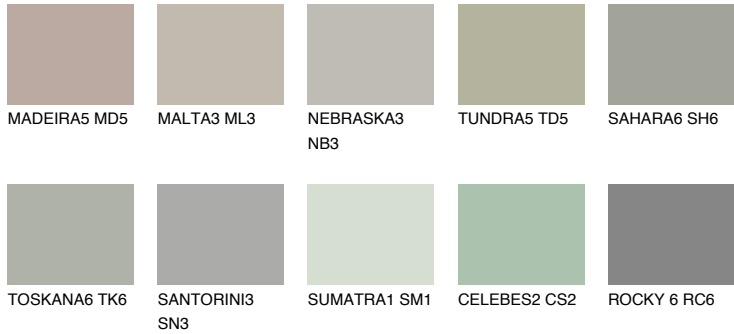

COLOUR DETAILS

REUNION5 RN5

36% TSR 32%

Matching colours

COLOURS

INTENSE

For more information on plasters and paints, go to www.ceresit.it

*The presented colours refer to plasters and paints offered by Ceresit. Due to the use of digital techniques, the presented colours might not represent the original ones, thus they cannot be considered as a reliable colour presentation. We recommend checking the authentic colour samples.