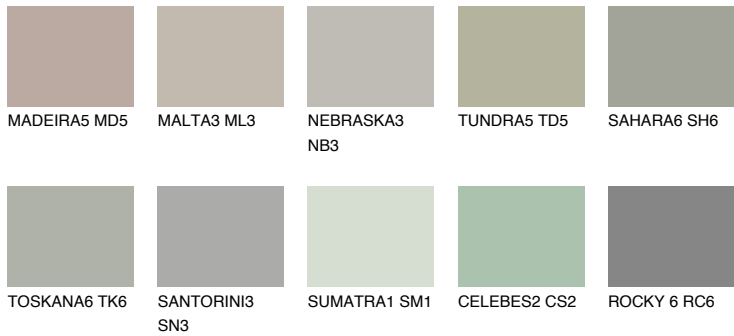

COLOUR DETAILS

REUNION5 RN5

36% TSR 32%

Matching colours

COLOURS

INTENSE

For more information on plasters and paints, go to www.ceresit.it

*The presented colours refer to plasters and paints offered by Ceresit. Due to the use of digital techniques, the presented colours might not represent the original ones, thus they cannot be considered as a reliable colour presentation. We recommend checking the authentic colour samples.