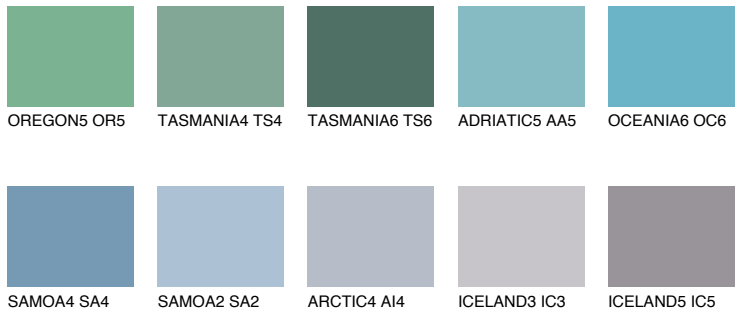

COLOUR DETAILS

POLYNESIA3 PS3

☀️ 30% **TSR 32%**

Matching colours

COLOURS

INTENSE

For more information on plasters and paints, go to www.ceresit.it

*The presented colours refer to plasters and paints offered by Ceresit. Due to the use of digital techniques, the presented colours might not represent the original ones, thus they cannot be considered as a reliable colour presentation. We recommend checking the authentic colour samples.