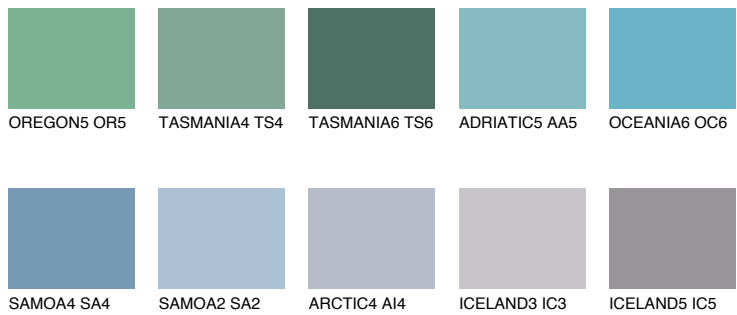

COLOUR DETAILS

POLYNESIA3 PS3

☀️ 30% **TSR 32%**

Matching colours

COLOURS

INTENSE

For more information on plasters and paints, go to www.ceresit.it

*The presented colours refer to plasters and paints offered by Ceresit. Due to the use of digital techniques, the presented colours might not represent the original ones, thus they cannot be considered as a reliable colour presentation. We recommend checking the authentic colour samples.