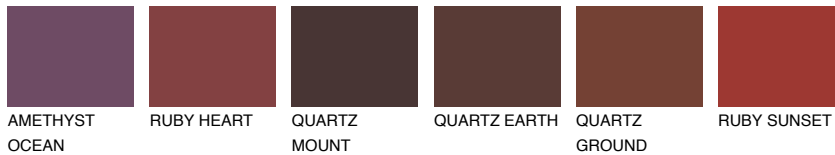

COLOUR DETAILS

REUNION6 RN6

25% **TSR** 21%

Matching colours

COLOURS

INTENSE

For more information on plasters and paints, go to www.ceresit.it

*The presented colours refer to plasters and paints offered by Ceresit. Due to the use of digital techniques, the presented colours might not represent the original ones, thus they cannot be considered as a reliable colour presentation. We recommend checking the authentic colour samples.