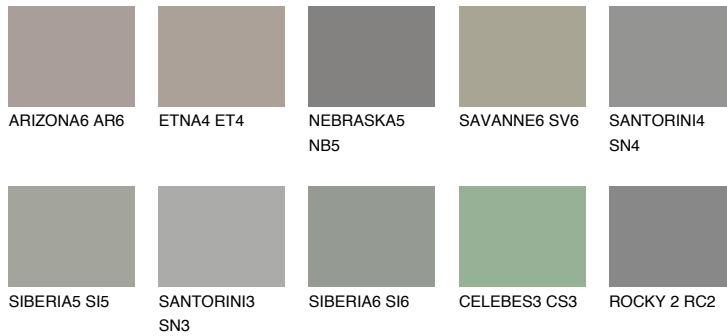

COLOUR DETAILS

REUNION6 RN6

25% **TSR** 21%

Matching colours

COLOURS

INTENSE

For more information on plasters and paints, go to www.ceresit.it

*The presented colours refer to plasters and paints offered by Ceresit. Due to the use of digital techniques, the presented colours might not represent the original ones, thus they cannot be considered as a reliable colour presentation. We recommend checking the authentic colour samples.