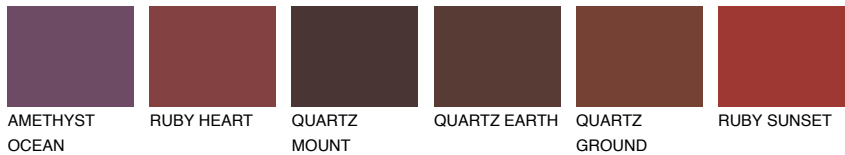

COLOUR DETAILS

REUNION6 RN6

25% **TSR** 21%

Matching colours

COLOURS

INTENSE

For more information on plasters and paints, go to www.ceresit.it

*The presented colours refer to plasters and paints offered by Ceresit. Due to the use of digital techniques, the presented colours might not represent the original ones, thus they cannot be considered as a reliable colour presentation. We recommend checking the authentic colour samples.