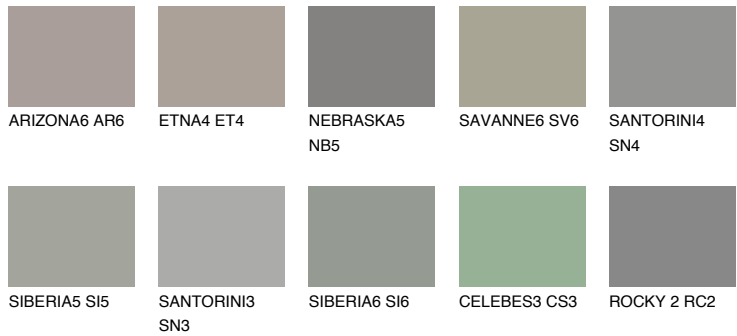

COLOUR DETAILS

REUNION6 RN6

25% **TSR** 21%

Matching colours

COLOURS

INTENSE

For more information on plasters and paints, go to www.ceresit.it

*The presented colours refer to plasters and paints offered by Ceresit. Due to the use of digital techniques, the presented colours might not represent the original ones, thus they cannot be considered as a reliable colour presentation. We recommend checking the authentic colour samples.