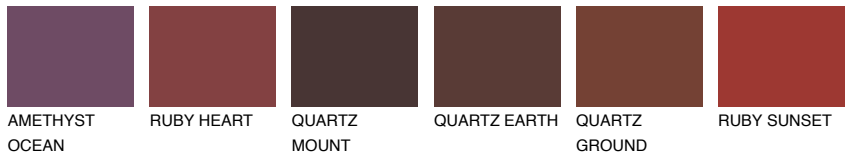

COLOUR DETAILS

REUNION6 RN6

25% **TSR** 21%

Matching colours

COLOURS

INTENSE

For more information on plasters and paints, go to www.ceresit.it

*The presented colours refer to plasters and paints offered by Ceresit. Due to the use of digital techniques, the presented colours might not represent the original ones, thus they cannot be considered as a reliable colour presentation. We recommend checking the authentic colour samples.