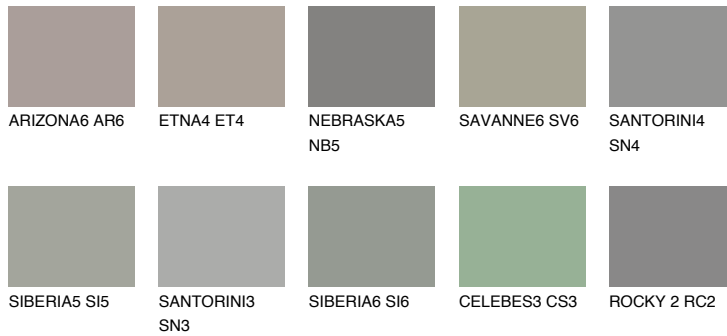

# COLOUR DETAILS

### Matching colours

#### COLOURS

#### INTENSE

For more information on plasters and paints, go to [www.ceresit.it](http://www.ceresit.it)

\*The presented colours refer to plasters and paints offered by Ceresit. Due to the use of digital techniques, the presented colours might not represent the original ones, thus they cannot be considered as a reliable colour presentation. We recommend checking the authentic colour samples.