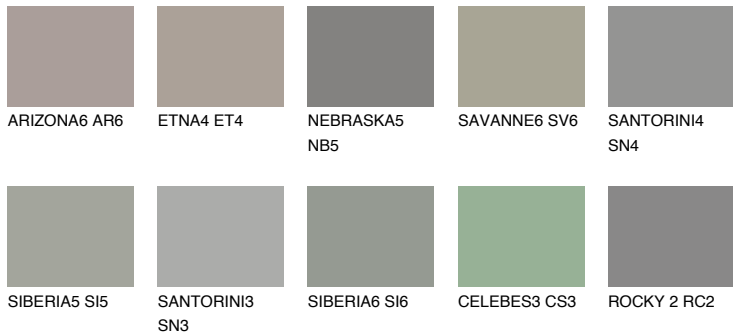

# COLOUR DETAILS

### Matching colours

#### COLOURS

#### INTENSE

For more information on plasters and paints, go to [www.ceresit.it](http://www.ceresit.it)

\*The presented colours refer to plasters and paints offered by Ceresit. Due to the use of digital techniques, the presented colours might not represent the original ones, thus they cannot be considered as a reliable colour presentation. We recommend checking the authentic colour samples.