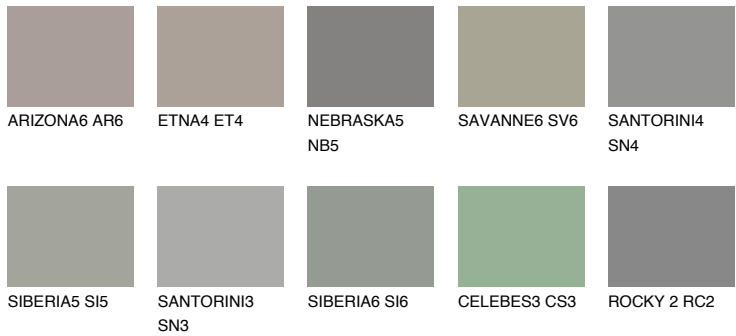

# COLOUR DETAILS

### Matching colours

#### COLOURS

#### INTENSE

For more information on plasters and paints, go to [www.ceresit.it](http://www.ceresit.it)

\*The presented colours refer to plasters and paints offered by Ceresit. Due to the use of digital techniques, the presented colours might not represent the original ones, thus they cannot be considered as a reliable colour presentation. We recommend checking the authentic colour samples.