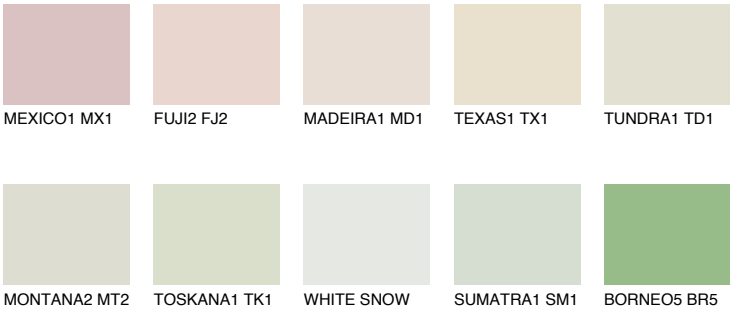

## SAHARA1 SH1

78% TSR 73%

### Matching colours

#### COLOURS

#### INTENSE

For more information on plasters and paints, go to [www.ceresit.it](http://www.ceresit.it)

\*The presented colours refer to plasters and paints offered by Ceresit. Due to the use of digital techniques, the presented colours might not represent the original ones, thus they cannot be considered as a reliable colour presentation. We recommend checking the authentic colour samples.