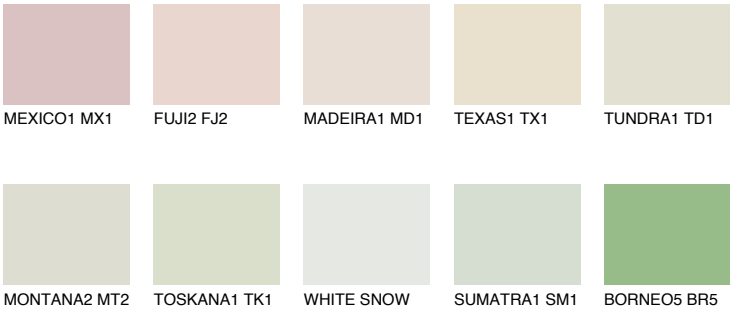

SAHARA1 SH1

78% TSR 73%

Matching colours

COLOURS

INTENSE

For more information on plasters and paints, go to www.ceresit.it

*The presented colours refer to plasters and paints offered by Ceresit. Due to the use of digital techniques, the presented colours might not represent the original ones, thus they cannot be considered as a reliable colour presentation. We recommend checking the authentic colour samples.