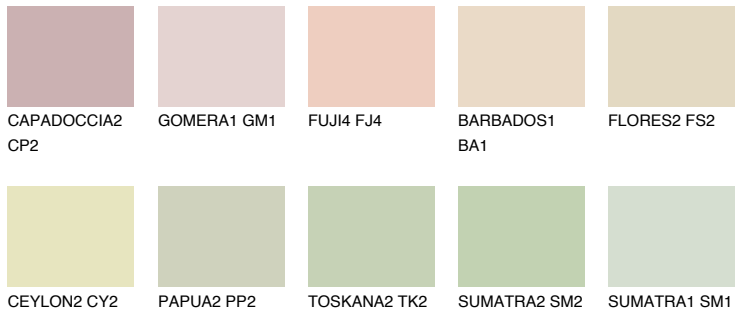

COLOUR DETAILS

SAHARA2 SH2

75% TSR 71%

Matching colours

COLOURS

INTENSE

For more information on plasters and paints, go to www.ceresit.it

*The presented colours refer to plasters and paints offered by Ceresit. Due to the use of digital techniques, the presented colours might not represent the original ones, thus they cannot be considered as a reliable colour presentation. We recommend checking the authentic colour samples.