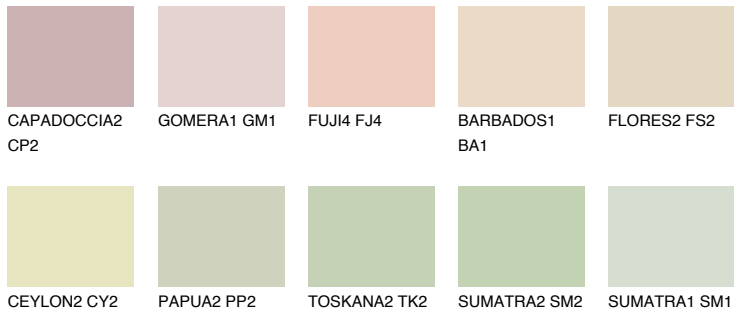

COLOUR DETAILS

SAHARA2 SH2

75% TSR 71%

Matching colours

COLOURS

INTENSE

For more information on plasters and paints, go to www.ceresit.it

*The presented colours refer to plasters and paints offered by Ceresit. Due to the use of digital techniques, the presented colours might not represent the original ones, thus they cannot be considered as a reliable colour presentation. We recommend checking the authentic colour samples.