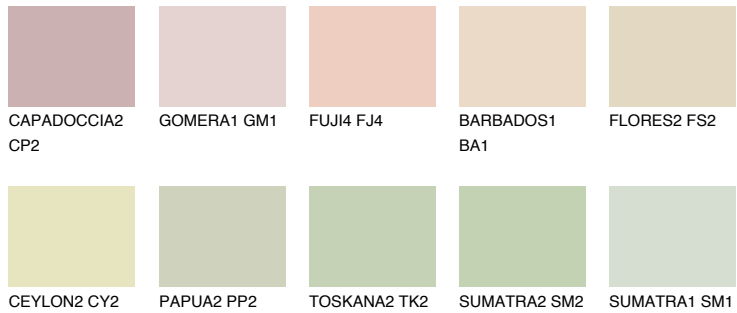

# COLOUR DETAILS

## SAHARA2 SH2

75% **TSR** 71%

### Matching colours

#### COLOURS