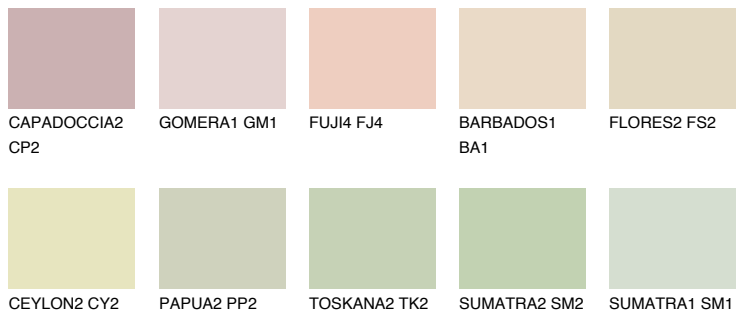

COLOUR DETAILS

SAHARA2 SH2

75% TSR 71%

Matching colours

COLOURS

INTENSE

For more information on plasters and paints, go to www.ceresit.it

*The presented colours refer to plasters and paints offered by Ceresit. Due to the use of digital techniques, the presented colours might not represent the original ones, thus they cannot be considered as a reliable colour presentation. We recommend checking the authentic colour samples.