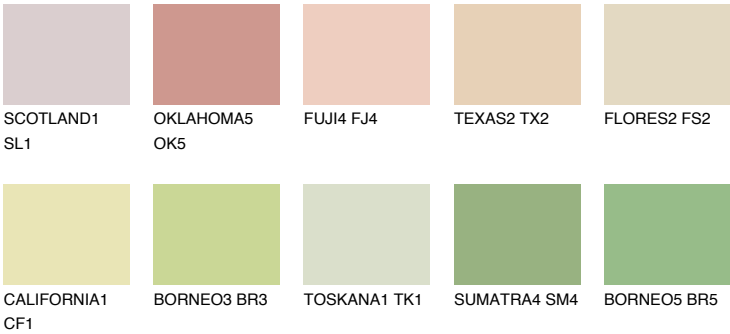

# COLOUR DETAILS

## SAHARA3 SH3

73% TSR 69%

### Matching colours

#### COLOURS