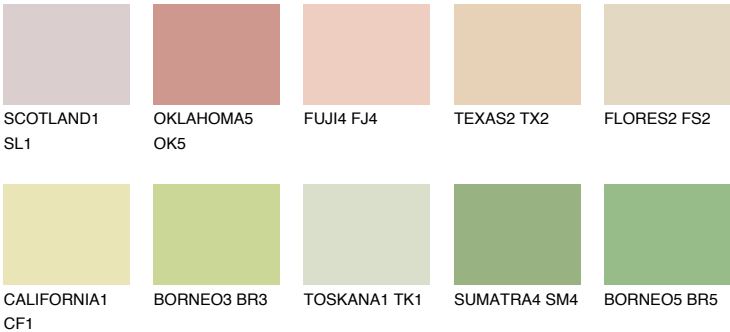

COLOUR DETAILS

SAHARA3 SH3

73% TSR 69%

Matching colours

COLOURS

INTENSE

For more information on plasters and paints, go to www.ceresit.it

*The presented colours refer to plasters and paints offered by Ceresit. Due to the use of digital techniques, the presented colours might not represent the original ones, thus they cannot be considered as a reliable colour presentation. We recommend checking the authentic colour samples.