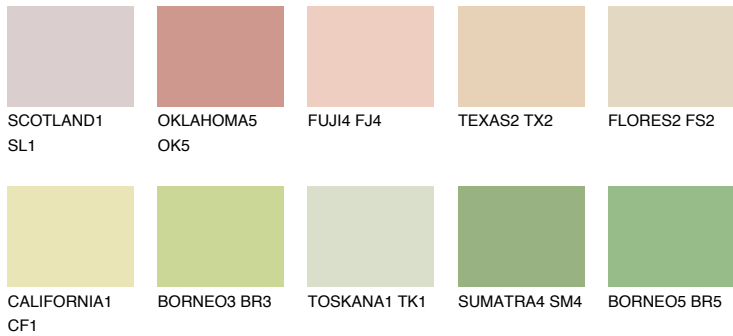

COLOUR DETAILS

SAHARA3 SH3

73% TSR 69%

Matching colours

COLOURS

INTENSE

For more information on plasters and paints, go to www.ceresit.it

*The presented colours refer to plasters and paints offered by Ceresit. Due to the use of digital techniques, the presented colours might not represent the original ones, thus they cannot be considered as a reliable colour presentation. We recommend checking the authentic colour samples.