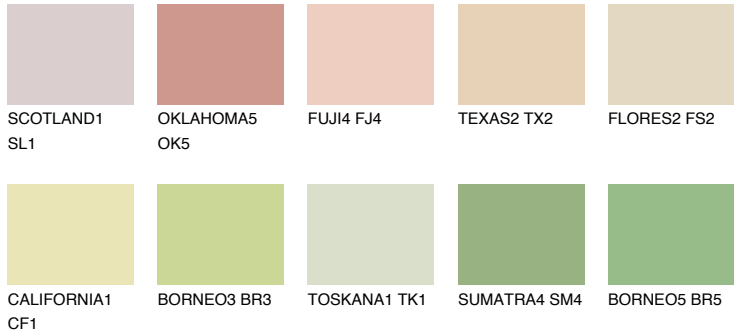

# COLOUR DETAILS

## SAHARA3 SH3

73% TSR 69%

### Matching colours

#### COLOURS