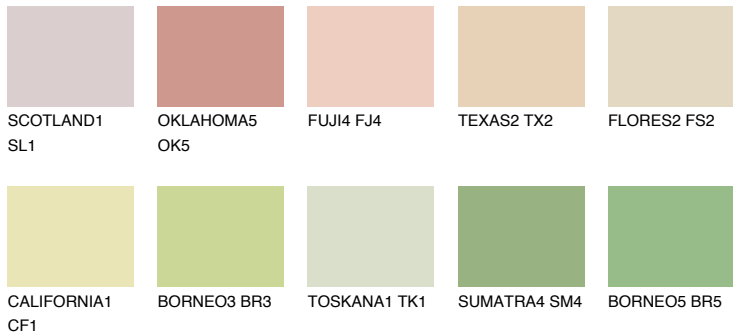

# COLOUR DETAILS

## SAHARA3 SH3

73% TSR 69%

### Matching colours

#### COLOURS