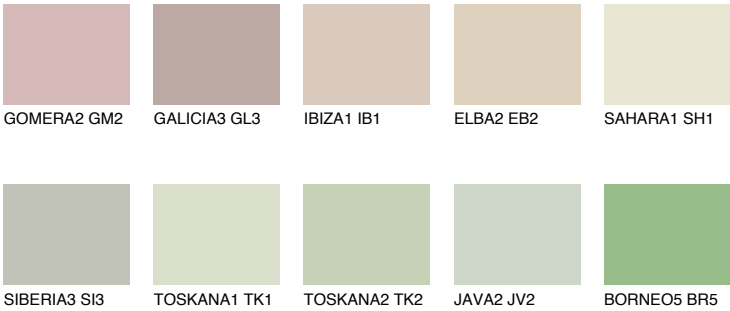

## SAHARA4 SH4

67% **TSR** 67%

### Matching colours

#### COLOURS

#### INTENSE

For more information on plasters and paints, go to [www.ceresit.it](http://www.ceresit.it)

\*The presented colours refer to plasters and paints offered by Ceresit. Due to the use of digital techniques, the presented colours might not represent the original ones, thus they cannot be considered as a reliable colour presentation. We recommend checking the authentic colour samples.