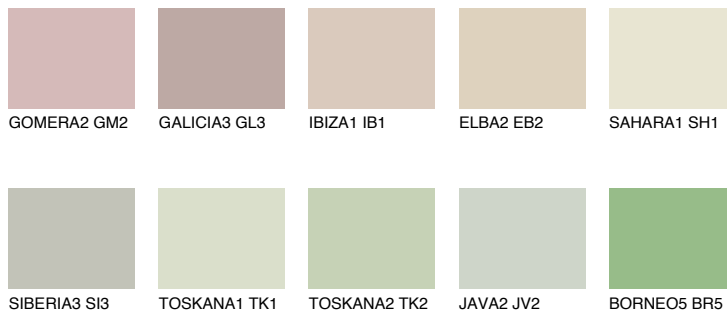

COLOUR DETAILS

SAHARA4 SH4

67% **TSR** 67%

Matching colours

COLOURS

INTENSE

For more information on plasters and paints, go to www.ceresit.it

*The presented colours refer to plasters and paints offered by Ceresit. Due to the use of digital techniques, the presented colours might not represent the original ones, thus they cannot be considered as a reliable colour presentation. We recommend checking the authentic colour samples.