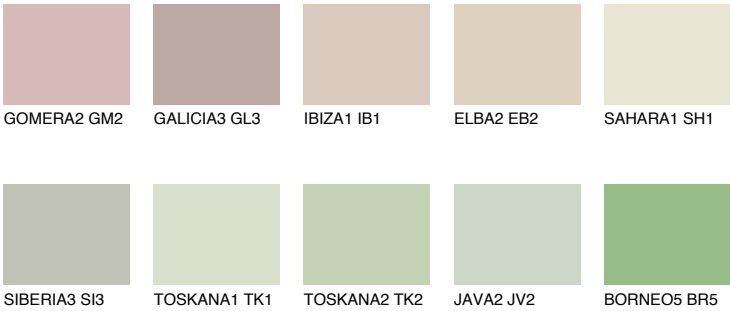

SAHARA4 SH4

67% **TSR** 67%

Matching colours

COLOURS

INTENSE

For more information on plasters and paints, go to www.ceresit.it

*The presented colours refer to plasters and paints offered by Ceresit. Due to the use of digital techniques, the presented colours might not represent the original ones, thus they cannot be considered as a reliable colour presentation. We recommend checking the authentic colour samples.