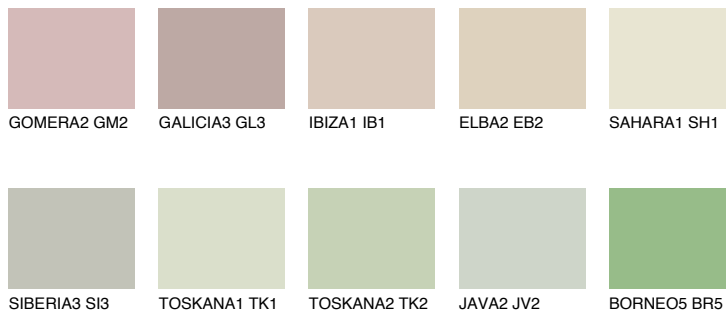

# COLOUR DETAILS

## SAHARA4 SH4

67% **TSR** 67%

### Matching colours

#### COLOURS