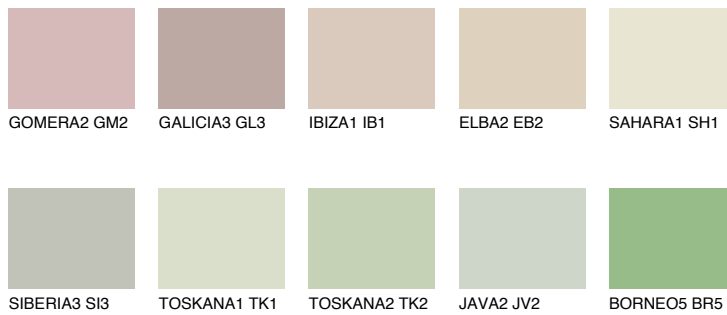

# COLOUR DETAILS

## SAHARA4 SH4

67% **TSR** 67%

### Matching colours

#### COLOURS