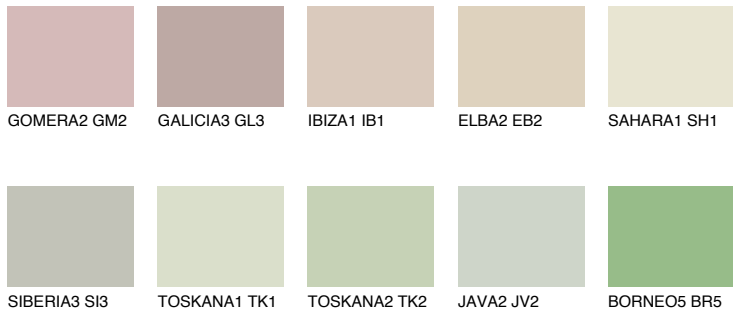

COLOUR DETAILS

SAHARA4 SH4

67% **TSR** 67%

Matching colours

COLOURS

INTENSE

For more information on plasters and paints, go to www.ceresit.it

*The presented colours refer to plasters and paints offered by Ceresit. Due to the use of digital techniques, the presented colours might not represent the original ones, thus they cannot be considered as a reliable colour presentation. We recommend checking the authentic colour samples.