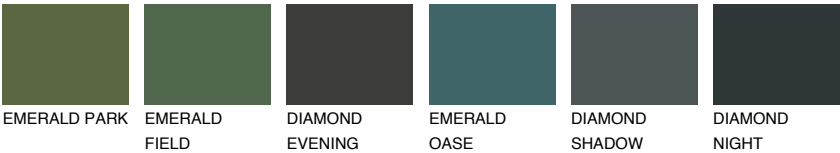

SAHARA5 SH5

66% **TSR** 61%

Matching colours

COLOURS

INTENSE

For more information on plasters and paints, go to www.ceresit.it

*The presented colours refer to plasters and paints offered by Ceresit. Due to the use of digital techniques, the presented colours might not represent the original ones, thus they cannot be considered as a reliable colour presentation. We recommend checking the authentic colour samples.