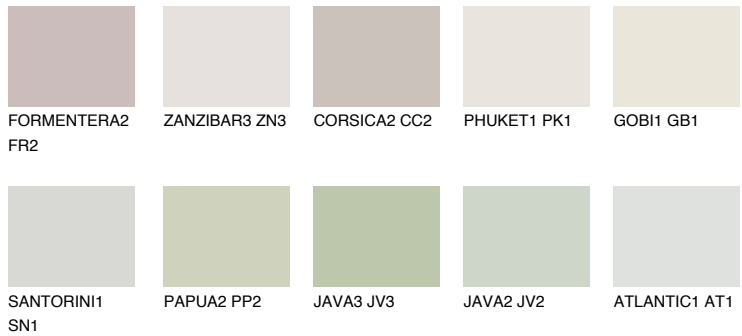

COLOUR DETAILS

SAHARA5 SH5

66% **TSR** 61%

Matching colours

COLOURS

INTENSE

For more information on plasters and paints, go to www.ceresit.it

*The presented colours refer to plasters and paints offered by Ceresit. Due to the use of digital techniques, the presented colours might not represent the original ones, thus they cannot be considered as a reliable colour presentation. We recommend checking the authentic colour samples.