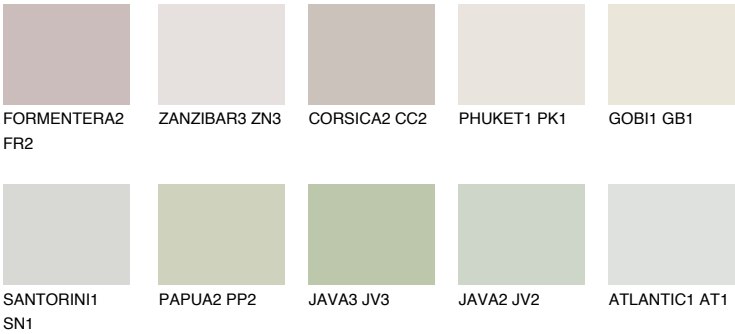

## SAHARA5 SH5

66% **TSR** 61%

### Matching colours

#### COLOURS

#### INTENSE

For more information on plasters and paints, go to [www.ceresit.it](http://www.ceresit.it)

\*The presented colours refer to plasters and paints offered by Ceresit. Due to the use of digital techniques, the presented colours might not represent the original ones, thus they cannot be considered as a reliable colour presentation. We recommend checking the authentic colour samples.