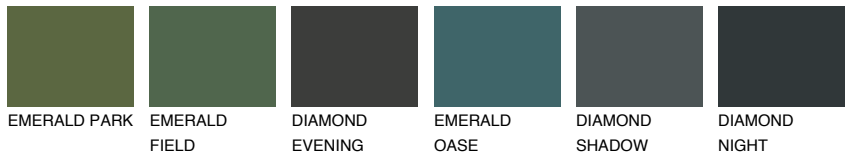

COLOUR DETAILS

SAHARA5 SH5

66% **TSR** 61%

Matching colours

COLOURS

INTENSE

For more information on plasters and paints, go to www.ceresit.it

*The presented colours refer to plasters and paints offered by Ceresit. Due to the use of digital techniques, the presented colours might not represent the original ones, thus they cannot be considered as a reliable colour presentation. We recommend checking the authentic colour samples.