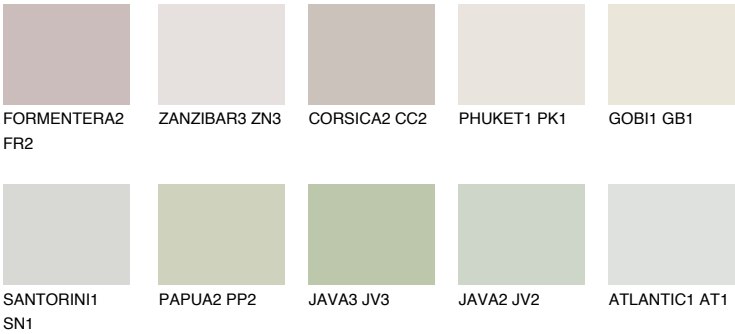

SAHARA5 SH5

66% **TSR** 61%

Matching colours

COLOURS

INTENSE

For more information on plasters and paints, go to www.ceresit.it

*The presented colours refer to plasters and paints offered by Ceresit. Due to the use of digital techniques, the presented colours might not represent the original ones, thus they cannot be considered as a reliable colour presentation. We recommend checking the authentic colour samples.