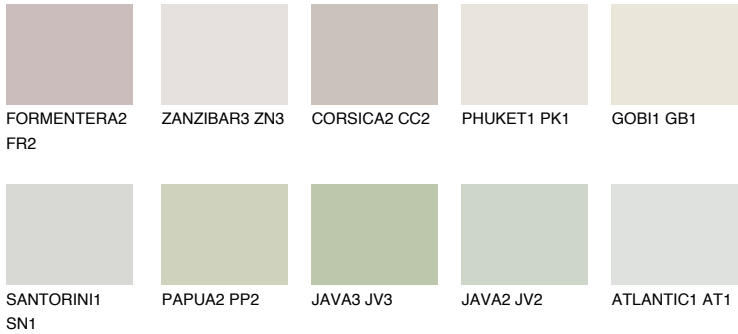

COLOUR DETAILS

SAHARA5 SH5

66% **TSR** 61%

Matching colours

COLOURS

INTENSE

For more information on plasters and paints, go to www.ceresit.it

*The presented colours refer to plasters and paints offered by Ceresit. Due to the use of digital techniques, the presented colours might not represent the original ones, thus they cannot be considered as a reliable colour presentation. We recommend checking the authentic colour samples.