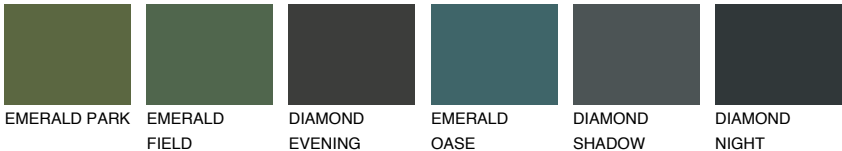

SAHARA5 SH5

66% **TSR** 61%

Matching colours

COLOURS

INTENSE

For more information on plasters and paints, go to www.ceresit.it

*The presented colours refer to plasters and paints offered by Ceresit. Due to the use of digital techniques, the presented colours might not represent the original ones, thus they cannot be considered as a reliable colour presentation. We recommend checking the authentic colour samples.