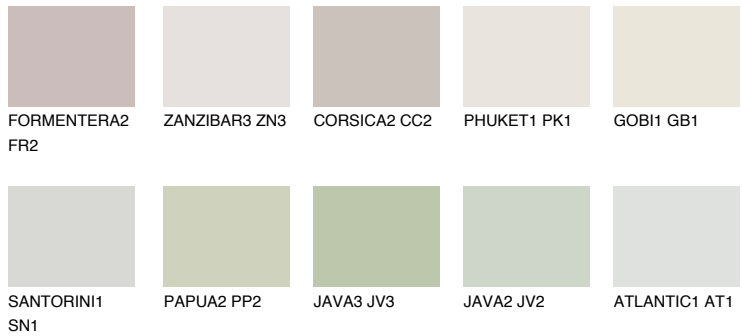

SAHARA5 SH5

66% **TSR** 61%

Matching colours

COLOURS

INTENSE

For more information on plasters and paints, go to
www.ceresit.it

*The presented colours refer to plasters and paints offered by Ceresit. Due to the use of digital techniques, the presented colours might not represent the original ones, thus they cannot be considered as a reliable colour presentation. We recommend checking the authentic colour samples.