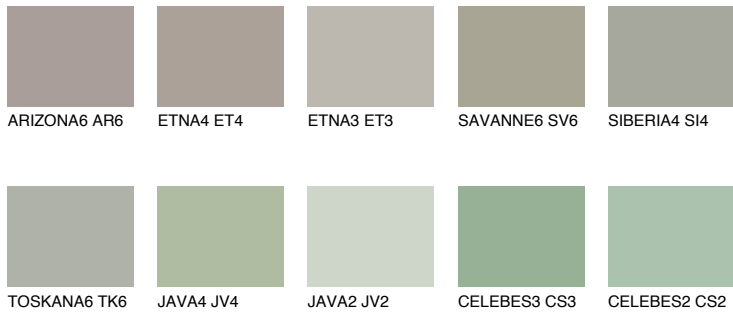

# COLOUR DETAILS

## SAHARA6 SH6

36% TSR 31%

### Matching colours

#### COLOURS