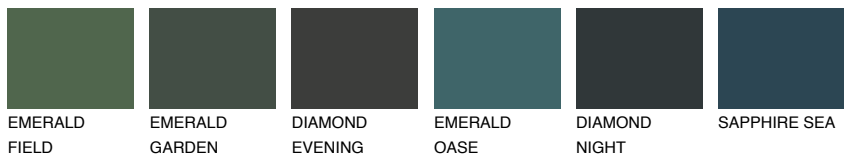

COLOUR DETAILS

SAHARA6 SH6

36% **TSR** 31%

Matching colours

COLOURS

INTENSE

For more information on plasters and paints, go to www.ceresit.it

*The presented colours refer to plasters and paints offered by Ceresit. Due to the use of digital techniques, the presented colours might not represent the original ones, thus they cannot be considered as a reliable colour presentation. We recommend checking the authentic colour samples.