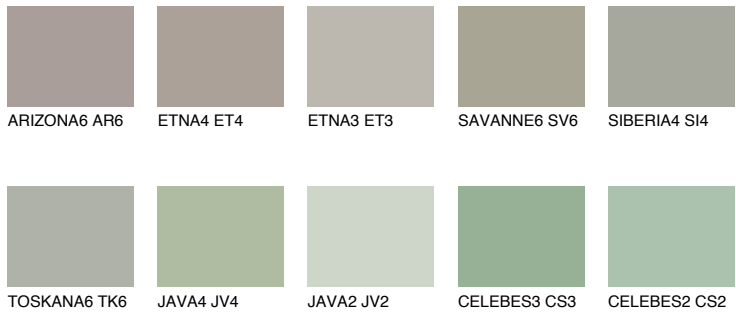

# COLOUR DETAILS

## SAHARA6 SH6

36% **TSR** 31%

### Matching colours

#### COLOURS