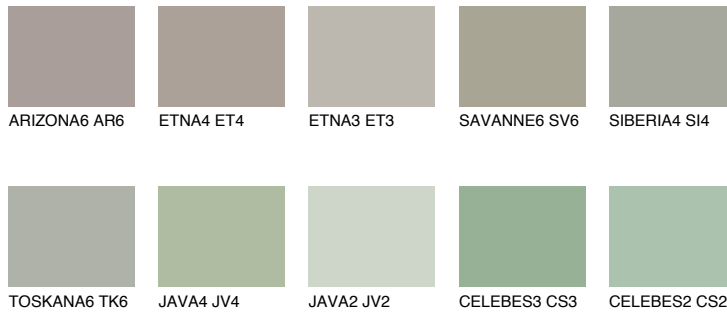

COLOUR DETAILS

SAHARA6 SH6

36% TSR 31%

Matching colours

COLOURS

INTENSE

For more information on plasters and paints, go to www.ceresit.it

*The presented colours refer to plasters and paints offered by Ceresit. Due to the use of digital techniques, the presented colours might not represent the original ones, thus they cannot be considered as a reliable colour presentation. We recommend checking the authentic colour samples.