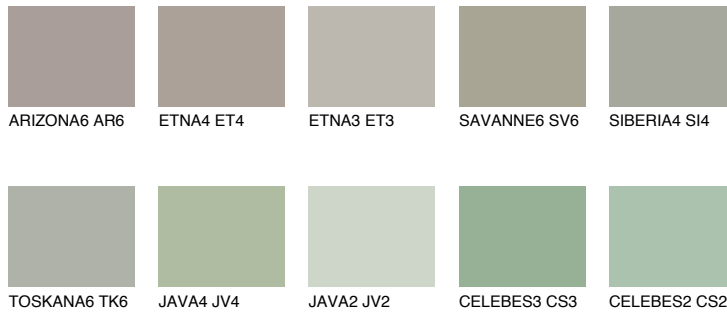

# COLOUR DETAILS

## SAHARA6 SH6

36% TSR 31%

### Matching colours

#### COLOURS