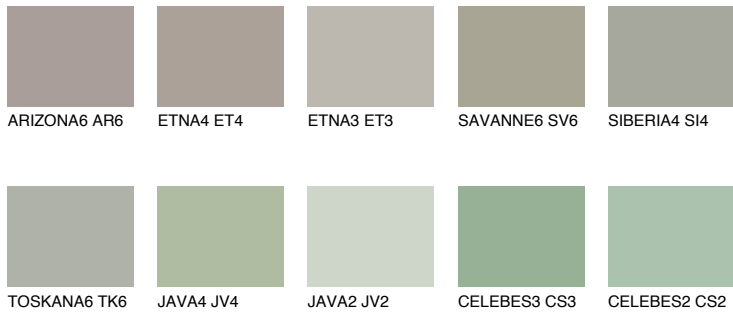

COLOUR DETAILS

SAHARA6 SH6

36% TSR 31%

Matching colours

COLOURS

INTENSE

For more information on plasters and paints, go to www.ceresit.it

*The presented colours refer to plasters and paints offered by Ceresit. Due to the use of digital techniques, the presented colours might not represent the original ones, thus they cannot be considered as a reliable colour presentation. We recommend checking the authentic colour samples.