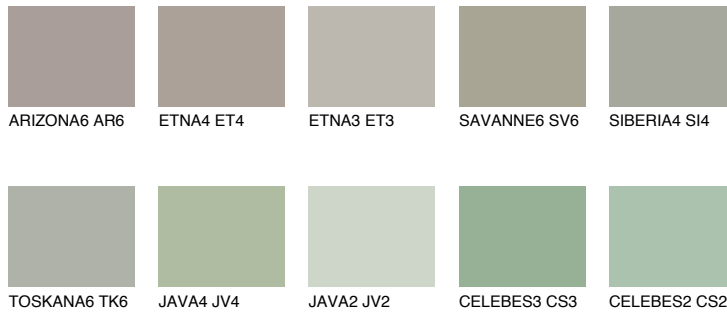

# COLOUR DETAILS

## SAHARA6 SH6

36% **TSR** 31%

### Matching colours

#### COLOURS