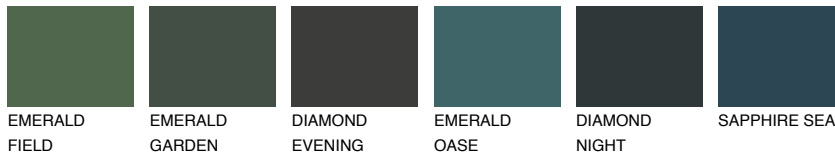

COLOUR DETAILS

SAHARA6 SH6

36% **TSR** 31%

Matching colours

COLOURS

INTENSE

For more information on plasters and paints, go to www.ceresit.it

*The presented colours refer to plasters and paints offered by Ceresit. Due to the use of digital techniques, the presented colours might not represent the original ones, thus they cannot be considered as a reliable colour presentation. We recommend checking the authentic colour samples.