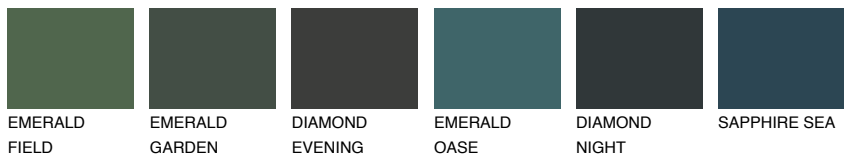

COLOUR DETAILS

SAHARA6 SH6

36% TSR 31%

Matching colours

COLOURS

INTENSE

For more information on plasters and paints, go to www.ceresit.it

*The presented colours refer to plasters and paints offered by Ceresit. Due to the use of digital techniques, the presented colours might not represent the original ones, thus they cannot be considered as a reliable colour presentation. We recommend checking the authentic colour samples.