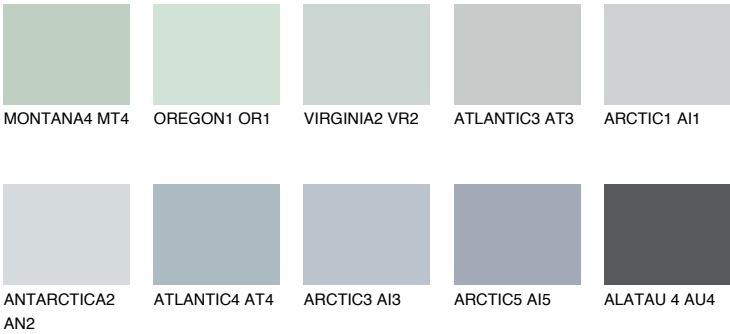

STROMBOLI2 ST2

58% **TSR** 60%

Matching colours

COLOURS

INTENSE

For more information on plasters and paints, go to www.ceresit.it

*The presented colours refer to plasters and paints offered by Ceresit. Due to the use of digital techniques, the presented colours might not represent the original ones, thus they cannot be considered as a reliable colour presentation. We recommend checking the authentic colour samples.