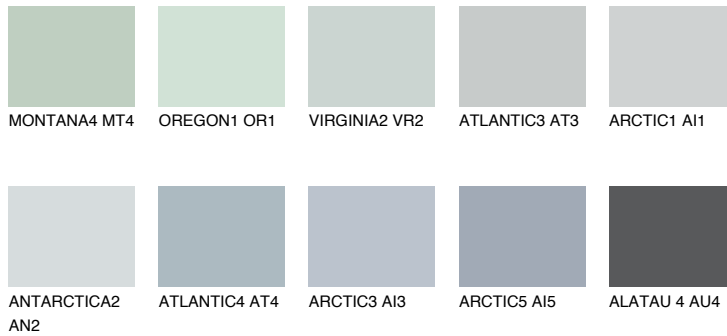

COLOUR DETAILS

STROMBOLI2 ST2

☀️ 58% **TSR** 60%

Matching colours

COLOURS

INTENSE

For more information on plasters and paints, go to www.ceresit.it

*The presented colours refer to plasters and paints offered by Ceresit. Due to the use of digital techniques, the presented colours might not represent the original ones, thus they cannot be considered as a reliable colour presentation. We recommend checking the authentic colour samples.