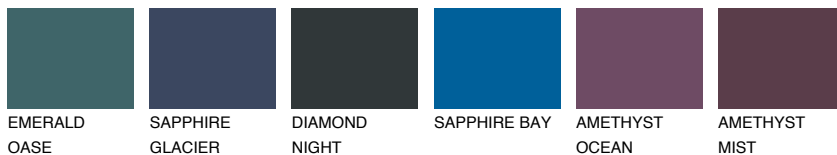

STROMBOLI3 ST3

47% **TSR** 41%

Matching colours

COLOURS

INTENSE

For more information on plasters and paints, go to www.ceresit.it

*The presented colours refer to plasters and paints offered by Ceresit. Due to the use of digital techniques, the presented colours might not represent the original ones, thus they cannot be considered as a reliable colour presentation. We recommend checking the authentic colour samples.