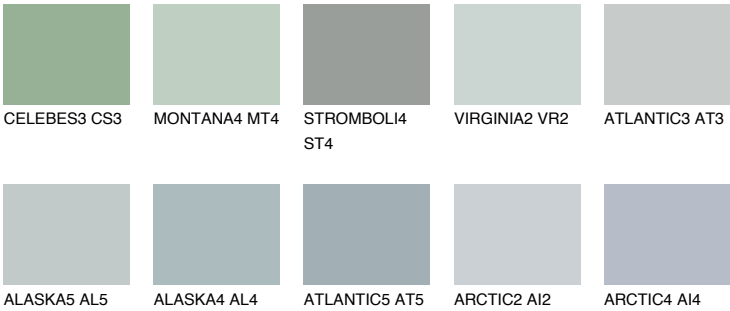

STROMBOLI3 ST3

47% **TSR** 41%

Matching colours

COLOURS

INTENSE

For more information on plasters and paints, go to www.ceresit.it

*The presented colours refer to plasters and paints offered by Ceresit. Due to the use of digital techniques, the presented colours might not represent the original ones, thus they cannot be considered as a reliable colour presentation. We recommend checking the authentic colour samples.