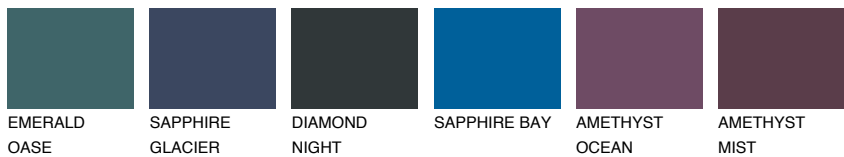

## STROMBOLI3 ST3

47% **TSR** 41%

### Matching colours

#### COLOURS

#### INTENSE

For more information on plasters and paints, go to [www.ceresit.it](http://www.ceresit.it)

\*The presented colours refer to plasters and paints offered by Ceresit. Due to the use of digital techniques, the presented colours might not represent the original ones, thus they cannot be considered as a reliable colour presentation. We recommend checking the authentic colour samples.