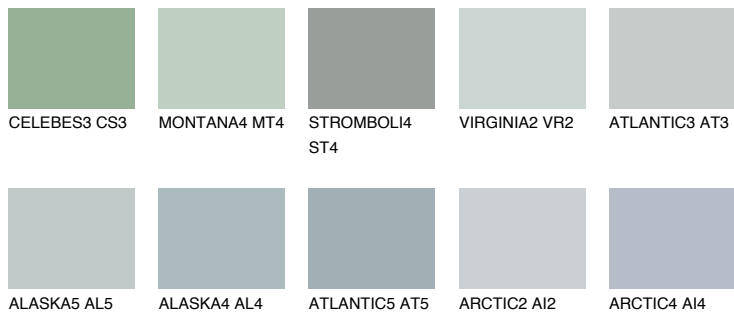

STROMBOLI3 ST3

47% **TSR** 41%

Matching colours

COLOURS

INTENSE

For more information on plasters and paints, go to www.ceresit.it

*The presented colours refer to plasters and paints offered by Ceresit. Due to the use of digital techniques, the presented colours might not represent the original ones, thus they cannot be considered as a reliable colour presentation. We recommend checking the authentic colour samples.