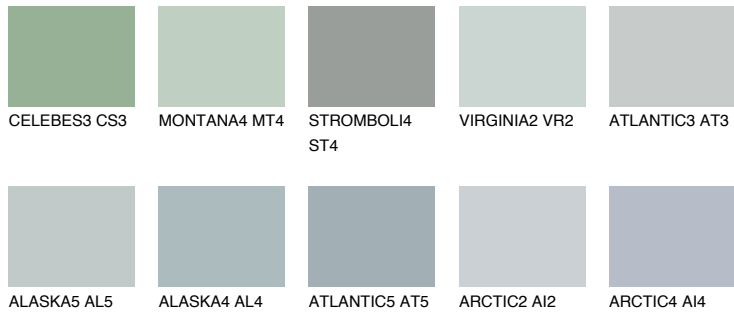

STROMBOLI3 ST3

47% **TSR** 41%

Matching colours

COLOURS

INTENSE

For more information on plasters and paints, go to www.ceresit.it

*The presented colours refer to plasters and paints offered by Ceresit. Due to the use of digital techniques, the presented colours might not represent the original ones, thus they cannot be considered as a reliable colour presentation. We recommend checking the authentic colour samples.