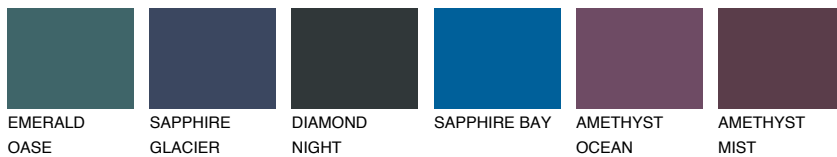

STROMBOLI3 ST3

47% **TSR** 41%

Matching colours

COLOURS

INTENSE

For more information on plasters and paints, go to www.ceresit.it

*The presented colours refer to plasters and paints offered by Ceresit. Due to the use of digital techniques, the presented colours might not represent the original ones, thus they cannot be considered as a reliable colour presentation. We recommend checking the authentic colour samples.