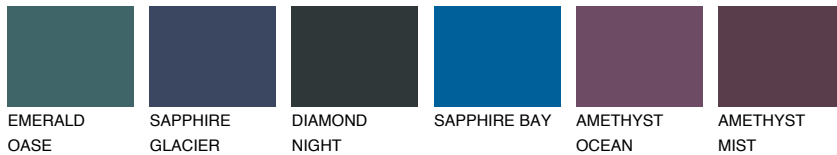

STROMBOLI3 ST3

47% **TSR** 41%

Matching colours

COLOURS

INTENSE

For more information on plasters and paints, go to www.ceresit.it

*The presented colours refer to plasters and paints offered by Ceresit. Due to the use of digital techniques, the presented colours might not represent the original ones, thus they cannot be considered as a reliable colour presentation. We recommend checking the authentic colour samples.