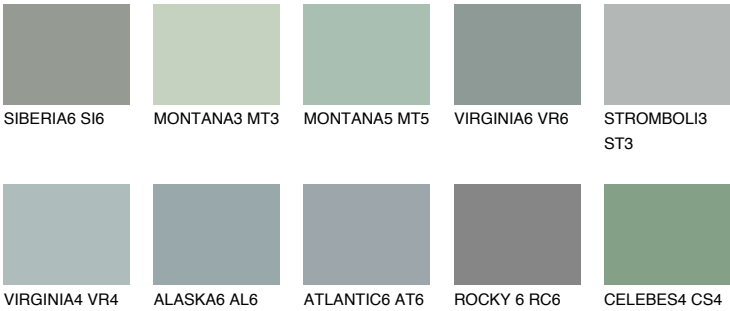

STROMBOLI4 ST4

33% TSR 30%

Matching colours

COLOURS

INTENSE

For more information on plasters and paints, go to www.ceresit.it

*The presented colours refer to plasters and paints offered by Ceresit. Due to the use of digital techniques, the presented colours might not represent the original ones, thus they cannot be considered as a reliable colour presentation. We recommend checking the authentic colour samples.