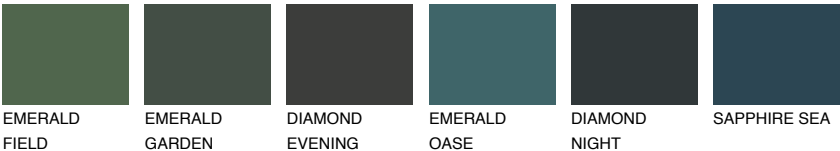

STROMBOLI4 ST4

33% TSR 30%

Matching colours

COLOURS

INTENSE

For more information on plasters and paints, go to www.ceresit.it

*The presented colours refer to plasters and paints offered by Ceresit. Due to the use of digital techniques, the presented colours might not represent the original ones, thus they cannot be considered as a reliable colour presentation. We recommend checking the authentic colour samples.