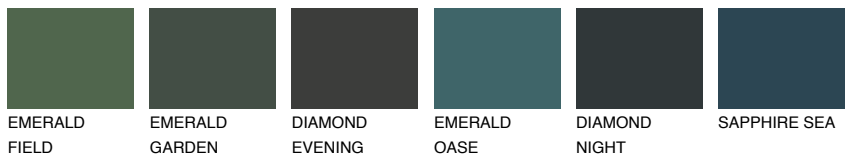

COLOUR DETAILS

STROMBOLI4 ST4

33% TSR 30%

Matching colours

COLOURS

INTENSE

For more information on plasters and paints, go to www.ceresit.it

*The presented colours refer to plasters and paints offered by Ceresit. Due to the use of digital techniques, the presented colours might not represent the original ones, thus they cannot be considered as a reliable colour presentation. We recommend checking the authentic colour samples.