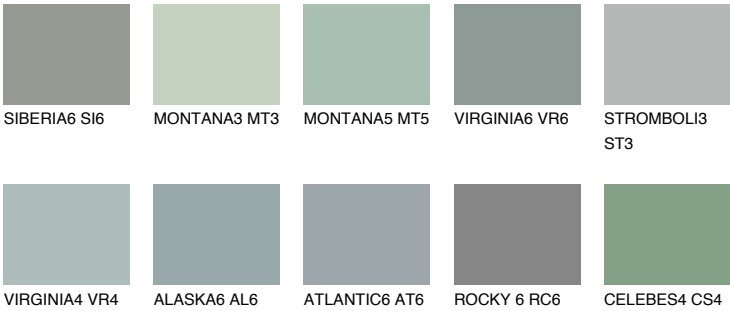

COLOUR DETAILS

STROMBOLI4 ST4

33% TSR 30%

Matching colours

COLOURS

INTENSE

For more information on plasters and paints, go to www.ceresit.it

*The presented colours refer to plasters and paints offered by Ceresit. Due to the use of digital techniques, the presented colours might not represent the original ones, thus they cannot be considered as a reliable colour presentation. We recommend checking the authentic colour samples.