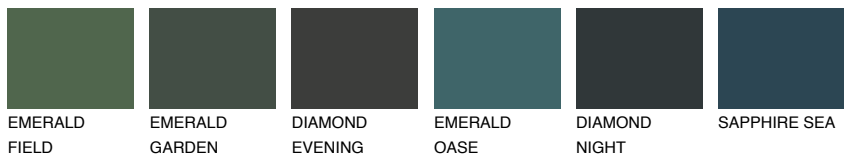

COLOUR DETAILS

STROMBOLI4 ST4

33% TSR 30%

Matching colours

COLOURS

INTENSE

For more information on plasters and paints, go to www.ceresit.it

*The presented colours refer to plasters and paints offered by Ceresit. Due to the use of digital techniques, the presented colours might not represent the original ones, thus they cannot be considered as a reliable colour presentation. We recommend checking the authentic colour samples.