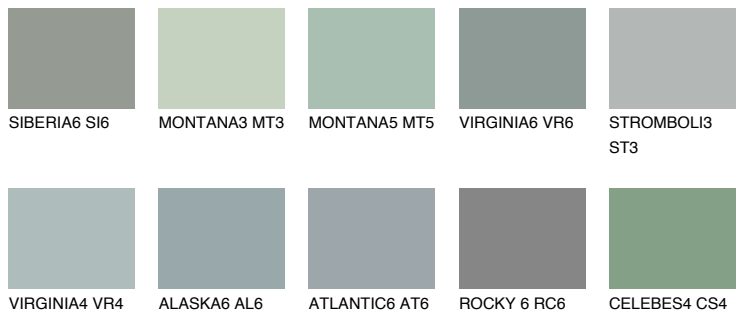

COLOUR DETAILS

STROMBOLI4 ST4

33% TSR 30%

Matching colours

COLOURS

INTENSE

For more information on plasters and paints, go to www.ceresit.it

*The presented colours refer to plasters and paints offered by Ceresit. Due to the use of digital techniques, the presented colours might not represent the original ones, thus they cannot be considered as a reliable colour presentation. We recommend checking the authentic colour samples.