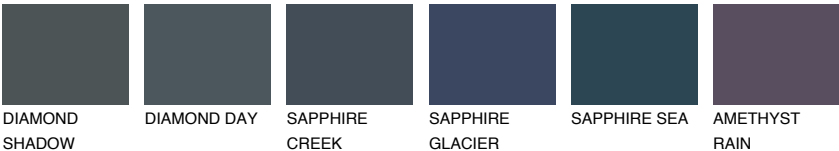

STROMBOLI5 ST5

☀️ 28% **TSR 24%**

Matching colours

COLOURS

INTENSE

For more information on plasters and paints, go to www.ceresit.it

*The presented colours refer to plasters and paints offered by Ceresit. Due to the use of digital techniques, the presented colours might not represent the original ones, thus they cannot be considered as a reliable colour presentation. We recommend checking the authentic colour samples.