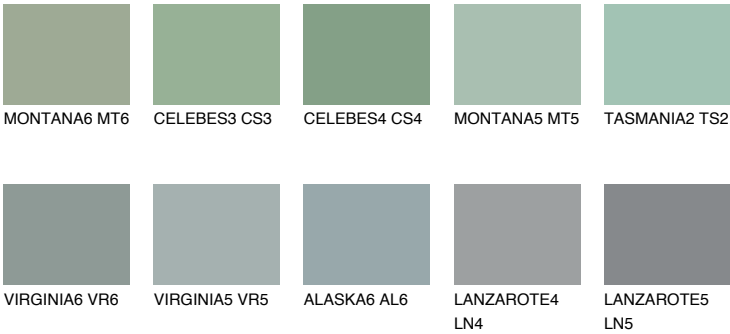

## STROMBOLI5 ST5

☀️ 28%    **TSR 24%**

### Matching colours

#### COLOURS

#### INTENSE

For more information on plasters and paints, go to [www.ceresit.it](http://www.ceresit.it)

\*The presented colours refer to plasters and paints offered by Ceresit. Due to the use of digital techniques, the presented colours might not represent the original ones, thus they cannot be considered as a reliable colour presentation. We recommend checking the authentic colour samples.