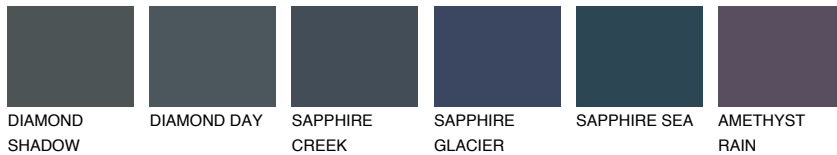

COLOUR DETAILS

STROMBOLI5 ST5

☀️ 28%   **TSR 24%**

Matching colours

COLOURS

INTENSE

For more information on plasters and paints, go to www.ceresit.it

*The presented colours refer to plasters and paints offered by Ceresit. Due to the use of digital techniques, the presented colours might not represent the original ones, thus they cannot be considered as a reliable colour presentation. We recommend checking the authentic colour samples.