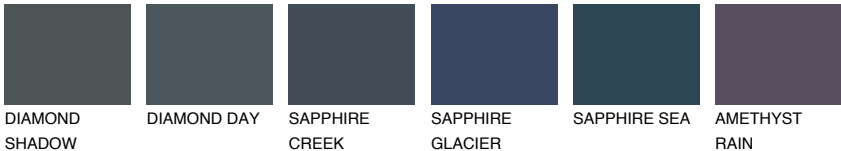

STROMBOLI5 ST5

☀️ 28%   **TSR 24%**

Matching colours

COLOURS

INTENSE

For more information on plasters and paints, go to www.ceresit.it

*The presented colours refer to plasters and paints offered by Ceresit. Due to the use of digital techniques, the presented colours might not represent the original ones, thus they cannot be considered as a reliable colour presentation. We recommend checking the authentic colour samples.