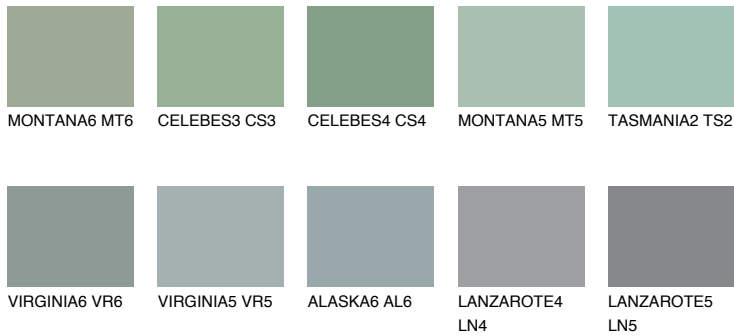

# COLOUR DETAILS

### Matching colours

#### COLOURS

#### INTENSE

For more information on plasters and paints, go to [www.ceresit.it](http://www.ceresit.it)

\*The presented colours refer to plasters and paints offered by Ceresit. Due to the use of digital techniques, the presented colours might not represent the original ones, thus they cannot be considered as a reliable colour presentation. We recommend checking the authentic colour samples.