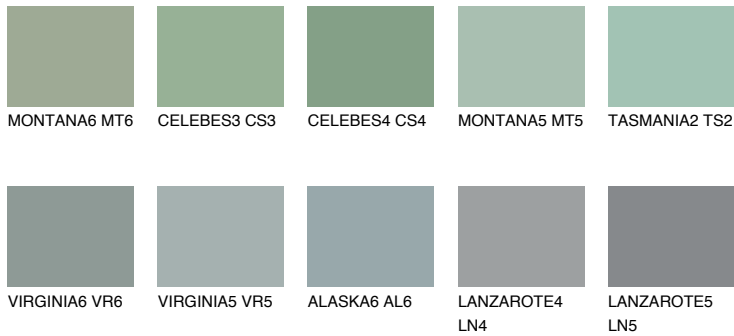

COLOUR DETAILS

STROMBOLI5 ST5

☀️ 28% **TSR 24%**

Matching colours

COLOURS

INTENSE

For more information on plasters and paints, go to www.ceresit.it

*The presented colours refer to plasters and paints offered by Ceresit. Due to the use of digital techniques, the presented colours might not represent the original ones, thus they cannot be considered as a reliable colour presentation. We recommend checking the authentic colour samples.