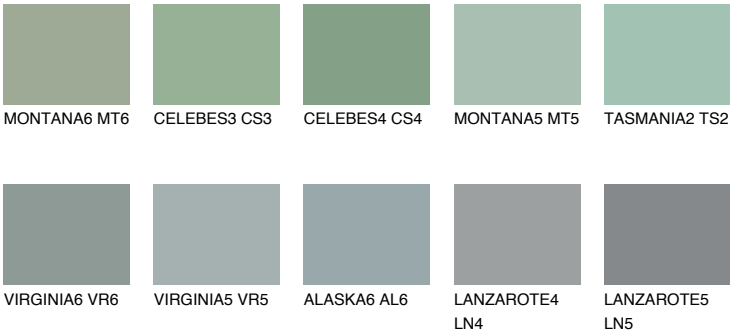

STROMBOLI5 ST5

☀️ 28% **TSR 24%**

Matching colours

COLOURS

INTENSE

For more information on plasters and paints, go to www.ceresit.it

*The presented colours refer to plasters and paints offered by Ceresit. Due to the use of digital techniques, the presented colours might not represent the original ones, thus they cannot be considered as a reliable colour presentation. We recommend checking the authentic colour samples.