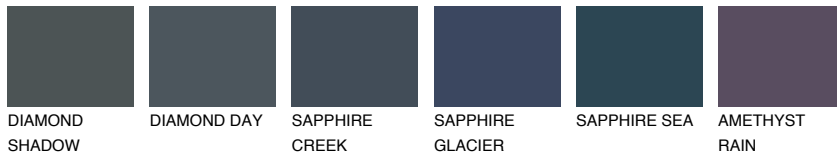

COLOUR DETAILS

STROMBOLI5 ST5

☀️ 28% **TSR 24%**

Matching colours

COLOURS

INTENSE

For more information on plasters and paints, go to www.ceresit.it

*The presented colours refer to plasters and paints offered by Ceresit. Due to the use of digital techniques, the presented colours might not represent the original ones, thus they cannot be considered as a reliable colour presentation. We recommend checking the authentic colour samples.